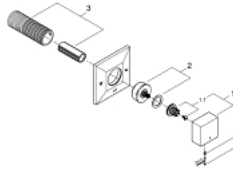

### PRODUCT DESCRIPTION

- Colour: supersteel
- trim set for use with rough-in set 29 033 000
- without concealed body
- GROHE LongLife finish
- installation depth infinitely adjustable 66 - 113 mm

### **SPARE PARTS**, September 2021 – now

- 1: Handle (Spare part-nr. 48131DC0)
- 1.1: Replacement handle connection kit (Spare part-nr. 45186000)
- 2: Extension for spindle (Spare part-nr. 48132000)
- 3: Extension (Spare part-nr. 45439000)