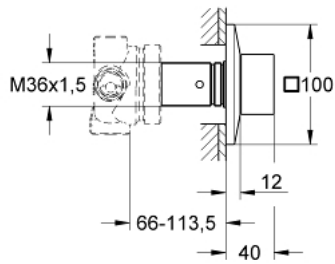

29 399 DC0 ALLURE BRILLIANT 5-WAY DIVERTER

PRODUCT DESCRIPTION

- Colour: supersteel
- set for final installation for
- 29 033
- without concealed body
- GROHE LongLife finish
- installation depth infinitely adjustable 66 - 113 mm

29 399 DC0 **ALLURE BRILLIANT 5-WAY DIVERTER**

SPARE PARTS, September 2021 – now

- 1: Handle (Spare part-nr. 48131DC0)
- 1.1: Replacement handle connection kit (Spare part-nr. 45186000)
- 2: Extension for spindle (Spare part-nr. 48132000)
- 3: Extension (Spare part-nr. 45439000)