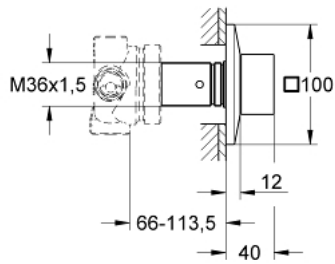

## 29 399 DC0 **ALLURE BRILLIANT 5-WAY DIVERTER**

### PRODUCT DESCRIPTION

- Colour: supersteel
- trim set for use with rough-in set 29 033 000
- without concealed body
- GROHE LongLife finish
- installation depth infinitely adjustable 66 - 113 mm

### **SPARE PARTS**, September 2021 – now

- 1: Handle (Spare part-nr. 48131DC0)
- 1.1: Replacement handle connection kit (Spare part-nr. 45186000)
- 2: Extension for spindle (Spare part-nr. 48132000)
- 3: Extension (Spare part-nr. 45439000)