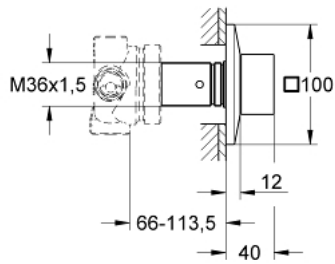

29 399 AL0 ALLURE BRILLIANT 5-WAY DIVERTER

PRODUCT DESCRIPTION

- Colour: brushed hard graphite
- trim set for use with rough-in set 29 033 000
- without concealed body
- GROHE LongLife finish
- installation depth infinitely adjustable 66 - 113 mm

29 399 AL0 ALLURE BRILLIANT 5-WAY DIVERTER

SPARE PARTS, September 2021 – now

- 1: Handle (Spare part-nr. 48131AL0)
- 1.1: Replacement handle connection kit (Spare part-nr. 45186000)
- 2: Extension for spindle (Spare part-nr. 48132000)
- 3: Extension (Spare part-nr. 45439000)