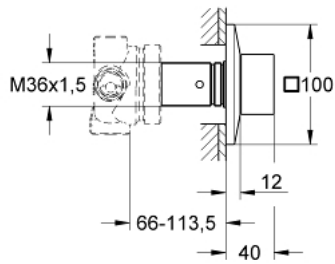

29 399 AL0 ALLURE BRILLIANT 5-WAY DIVERTER

PRODUCT DESCRIPTION

- Colour: brushed hard graphite
- set for final installation for
- 29 033
- without concealed body
- GROHE LongLife finish
- installation depth infinitely adjustable 66 - 113 mm

29 399 AL0 ALLURE BRILLIANT 5-WAY DIVERTER

SPARE PARTS, September 2021 – now

1: Handle (Spare part-nr. 48131AL0)

1.1: Replacement handle connection kit (Spare part-nr. 45186000)

2: Extension for spindle (Spare part-nr. 48132000)

3: Extension (Spare part-nr. 45439000)