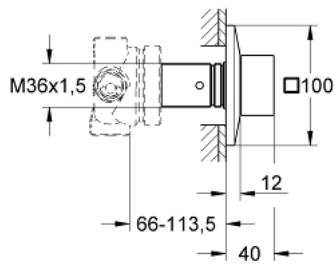

### PRODUCT DESCRIPTION

- Colour: chrome
- trim set for use with rough-in set 29 033 000
- GROHE LongLife finish
- installation depth infinitely adjustable 66 - 113 mm

### SPARE PARTS, September 2021 – now

- 1: Handle (Spare part-nr. 48131000)
- 1.1: Replacement handle connection kit (Spare part-nr. 45186000)
- 2: Extension for spindle (Spare part-nr. 48132000)
- 3: Extension (Spare part-nr. 45439000)