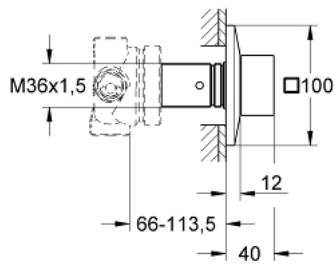

29 399 000 ALLURE BRILLIANT 5-WAY DIVERTER

PRODUCT DESCRIPTION

- Colour: chrome
- trim set for use with rough-in set 29 033 000
- GROHE LongLife finish
- installation depth infinitely adjustable 66 - 113 mm

29 399 000 ALLURE BRILLIANT 5-WAY DIVERTER

SPARE PARTS, September 2021 – now

- 1: Handle (Spare part-nr. 48131000)
- 1.1: Replacement handle connection kit (Spare part-nr. 45186000)
- 2: Extension for spindle (Spare part-nr. 48132000)
- 3: Extension (Spare part-nr. 45439000)