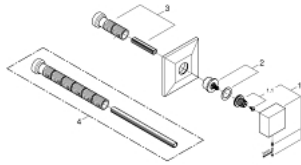

29 398 DC0 ALLURE BRILLIANT CONCEALED VALVE EXPOSED PART

PRODUCT DESCRIPTION

- Colour: supersteel
- set for final installation for
- 29 032 000
- 29 068 000 (preassembled ceramic headpart 1/2" - not to be used for shut-off)
- GROHE LongLife finish
- installation depth infinitely adjustable 43 - 91 mm

29 398 DC0 **ALLURE BRILLIANT CONCEALED VALVE EXPOSED PART**

SPARE PARTS, September 2021 – now

- 1: Handle (Spare part-nr. 48131DC0)
 - 1.1: Replacement handle connection kit (Spare part-nr. 45186000)
 - 2: Extension for spindle (Spare part-nr. 48044000)
 - 3: Extension-set, 80 mm (Spare part-nr. 45202000)
 - 4: Extension-set 200 mm (Spare part-nr. 45203000)*
- * Optional accessories