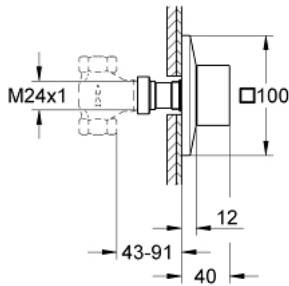

29 398 DC0 ALLURE BRILLIANT CONCEALED VALVE EXPOSED PART

PRODUCT DESCRIPTION

- Colour: supersteel
- set for final installation for
- 29 032 000
- 29 068 000 (preassembled ceramic headpart 1/2" - not to be used for shut-off)
- GROHE LongLife finish
- installation depth infinitely adjustable 43 - 91 mm

29 398 DC0 **ALLURE BRILLIANT CONCEALED VALVE EXPOSED PART**

SPARE PARTS, September 2021 – now

- 1: Handle (Spare part-nr. 48131DC0)
 - 1.1: Replacement handle connection kit (Spare part-nr. 45186000)
 - 2: Extension for spindle (Spare part-nr. 48044000)
 - 3: Extension-set, 80 mm (Spare part-nr. 45202000)
 - 4: Extension-set 200 mm (Spare part-nr. 45203000)*
- * Optional accessories