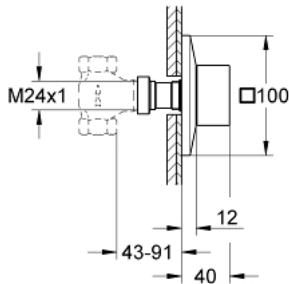

## 29 398 AL0 ALLURE BRILLIANT CONCEALED VALVE EXPOSED PART

### PRODUCT DESCRIPTION

- Colour: brushed hard graphite
- set for final installation for
- 29 032 000
- 29 068 000 (preassembled ceramic headpart 1/2" - not to be used for shut-off)
- GROHE LongLife finish
- installation depth infinitely adjustable 43 - 91 mm

## 29 398 AL0 ALLURE BRILLIANT CONCEALED VALVE EXPOSED PART

**SPARE PARTS**, September 2021 – now

1: Handle (Spare part-nr. 48131AL0)

1.1: Replacement handle connection kit (Spare part-nr. 45186000)

2: Extension for spindle (Spare part-nr. 48044000)