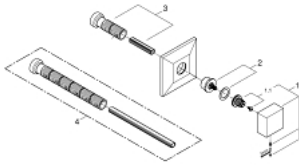

## 29 398 AL0 ALLURE BRILLIANT CONCEALED VALVE EXPOSED PART

### PRODUCT DESCRIPTION

- Colour: brushed hard graphite
- set for final installation for
- 29 032 000
- 29 068 000 (preassembled ceramic headpart 1/2" - not to be used for shut-off)
- GROHE LongLife finish
- installation depth infinitely adjustable 43 - 91 mm

## 29 398 AL0 ALLURE BRILLIANT CONCEALED VALVE EXPOSED PART

**SPARE PARTS**, September 2021 – now

1: Handle (Spare part-nr. 48131AL0)

1.1: Replacement handle connection kit (Spare part-nr. 45186000)

2: Extension for spindle (Spare part-nr. 48044000)