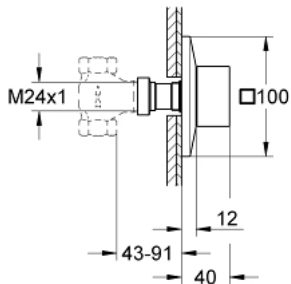

29 398 000 ALLURE BRILLIANT CONCEALED VALVE EXPOSED PART

PRODUCT DESCRIPTION

- Colour: chrome
- set for final installation for
- GROHE Rapido C 35 028 000
- 29 032 000
- GROHE LongLife finish
- installation depth infinitely adjustable 43 - 91 mm

29 398 000 ALLURE BRILLIANT CONCEALED VALVE EXPOSED PART

SPARE PARTS, September 2021 – now

1: Handle (Spare part-nr. 48131000)

1.1: Replacement handle connection kit (Spare part-nr. 45186000)

2: Extension for spindle (Spare part-nr. 48044000)