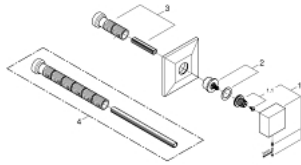

29 398 000 ALLURE BRILLIANT CONCEALED VALVE EXPOSED PART

PRODUCT DESCRIPTION

- Colour: chrome
- set for final installation for
- GROHE Rapido C 35 028 000
- 29 032 000
- GROHE LongLife finish
- installation depth infinitely adjustable 43 - 91 mm

29 398 000 ALLURE BRILLIANT CONCEALED VALVE EXPOSED PART

SPARE PARTS, September 2021 – now

1: Handle (Spare part-nr. 48131000)

1.1: Replacement handle connection kit (Spare part-nr. 45186000)

2: Extension for spindle (Spare part-nr. 48044000)