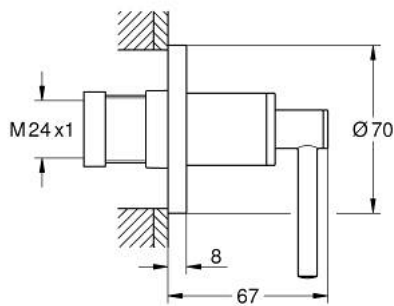

29 397 MS0 ATRIO CONCEALED VALVE EXPOSED PART

PRODUCT DESCRIPTION

- Colour: satin steel
- for concealed valve 35 028 or 29 032
- GROHE LongLife finish
- installation depth infinitely adjustable 20-80 mm
- escutcheon with screwable wall sealing
- with lever handle

29 397 MS0 **ATRIO CONCEALED VALVE EXPOSED PART**

SPARE PARTS, October 2022 – now

1: Extension for spindle (Spare part-nr. 45988000)

2: Lever handles (Spare part-nr. 14216MS0)