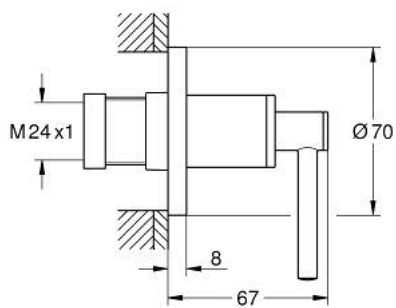

## 29 397 MG0 ATRIO CONCEALED VALVE EXPOSED PART

### PRODUCT DESCRIPTION

- Colour: satin graphite
- for concealed valve 35 028 or 29 032
- GROHE LongLife finish
- installation depth infinitely adjustable 20-80 mm
- escutcheon with screwable wall sealing
- with lever handle

## 29 397 MG0 ATRIO CONCEALED VALVE EXPOSED PART

**SPARE PARTS**, October 2022 – now

1: Extension for spindle (Spare part-nr. 45988000)

2: Lever handles (Spare part-nr. 14216MG0)