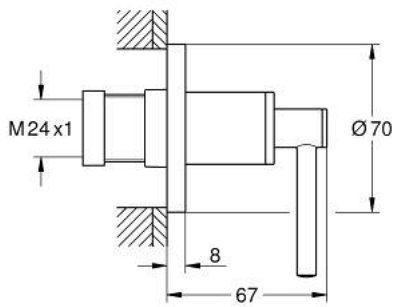

29 397 KF0 ATRIO CONCEALED VALVE EXPOSED PART

PRODUCT DESCRIPTION

- Colour: phantom black
- for concealed valve 35 028 or 29 032
- installation depth infinitely adjustable 20-80 mm
- escutcheon with screwable wall sealing
- with lever handle

29 397 KF0 ATRIO CONCEALED VALVE EXPOSED PART

SPARE PARTS, January 2024 – now

1: Extension for spindle (Spare part-nr. 45988000)

2: Lever handles (Spare part-nr. 14216KF0)