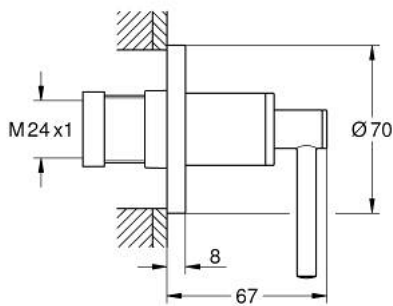

29 397 GN0 ATRIO CONCEALED VALVE EXPOSED PART

PRODUCT DESCRIPTION

- Colour: brushed cool sunrise
- for concealed valve 35 028 or 29 032
- GROHE LongLife finish
- installation depth infinitely adjustable 20-80 mm
- escutcheon with screwable wall sealing
- with lever handle

29 397 GN0 ATRIO CONCEALED VALVE EXPOSED PART

SPARE PARTS, November 2022 – now

1: Extension for spindle (Spare part-nr. 45988000)

2: Lever handles (Spare part-nr. 14216GN0)