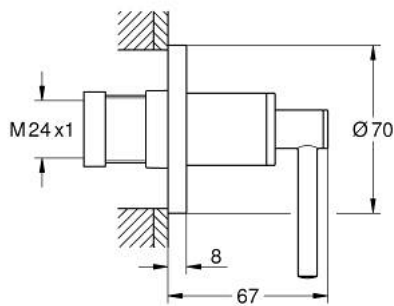

29 397 GL0 ATRIO CONCEALED VALVE EXPOSED PART

PRODUCT DESCRIPTION

- Colour: cool sunrise
- for concealed valve 35 028 or 29 032
- GROHE LongLife finish
- installation depth infinitely adjustable 20-80 mm
- escutcheon with screwable wall sealing
- with lever handle

29 397 GL0 ATRIO CONCEALED VALVE EXPOSED PART

SPARE PARTS, September 2021 – now

1: Extension for spindle (Spare part-nr. 45988000)

2: Lever handles (Spare part-nr. 14216GL0)