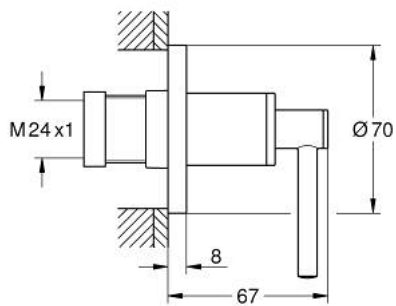

29 397 DL0 ATRIO CONCEALED VALVE EXPOSED PART

PRODUCT DESCRIPTION

- Colour: brushed warm sunset
- for concealed valve 35 028 or 29 032
- GROHE LongLife finish
- installation depth infinitely adjustable 20-80 mm
- escutcheon with screwable wall sealing
- with lever handle

29 397 DL0 ATRIO CONCEALED VALVE EXPOSED PART

SPARE PARTS, November 2022 – now

1: Extension for spindle (Spare part-nr. 45988000)

2: Lever handles (Spare part-nr. 14216DL0)