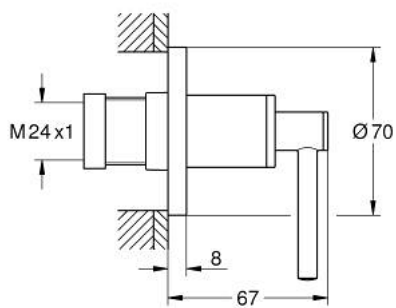

29 397 DC0 ATRIO CONCEALED VALVE EXPOSED PART

PRODUCT DESCRIPTION

- Colour: supersteel
- for concealed valve 35 028 or 29 032
- GROHE LongLife finish
- installation depth infinitely adjustable 20-80 mm
- escutcheon with screwable wall sealing
- with lever handle

29 397 DC0 ATRIO CONCEALED VALVE EXPOSED PART

SPARE PARTS, September 2021 – now

1: Extension for spindle (Spare part-nr. 45988000)

2: Lever handles (Spare part-nr. 14216DC0)