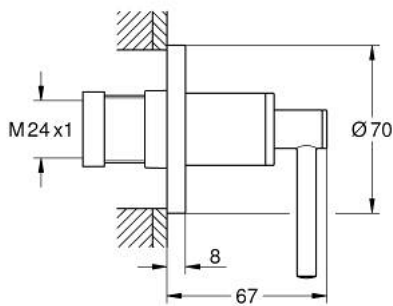

29 397 DA0 ATRIO CONCEALED VALVE EXPOSED PART

PRODUCT DESCRIPTION

- Colour: warm sunset
- for concealed valve 35 028 or 29 032
- GROHE LongLife finish
- installation depth infinitely adjustable 20-80 mm
- escutcheon with screwable wall sealing
- with lever handle

29 397 DA0 ATRIO CONCEALED VALVE EXPOSED PART

SPARE PARTS, September 2021 – now

1: Extension for spindle (Spare part-nr. 45988000)

2: Lever handles (Spare part-nr. 14216DA0)