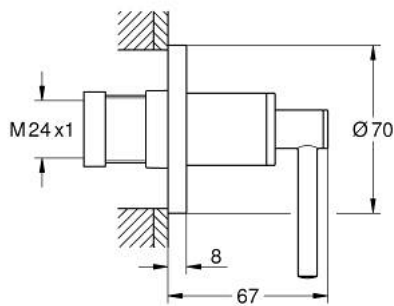

29 397 AL0 ATRIO CONCEALED VALVE EXPOSED PART

PRODUCT DESCRIPTION

- Colour: brushed hard graphite
- for concealed valve 35 028 or 29 032
- GROHE LongLife finish
- installation depth infinitely adjustable 20-80 mm
- escutcheon with screwable wall sealing
- with lever handle

29 397 AL0 ATRIO CONCEALED VALVE EXPOSED PART

SPARE PARTS, September 2021 – now

1: Extension for spindle (Spare part-nr. 45988000)

2: Lever handles (Spare part-nr. 14216AL0)