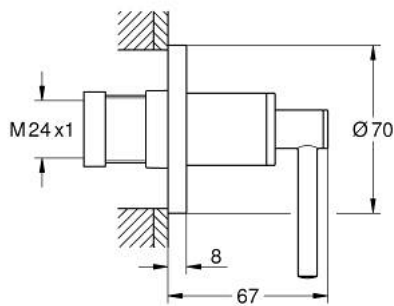

29 397 000 ATRIO CONCEALED VALVE EXPOSED PART

PRODUCT DESCRIPTION

- Colour: chrome
- for concealed valve 35 028 or 29 032
- GROHE LongLife finish
- installation depth infinitely adjustable 20-80 mm
- escutcheon with screwable wall sealing
- with lever handle

29 397 000 ATRIO CONCEALED VALVE EXPOSED PART

SPARE PARTS, September 2021 – now

1: Extension for spindle (Spare part-nr. 45988000)

2: Lever handles (Spare part-nr. 14216000)