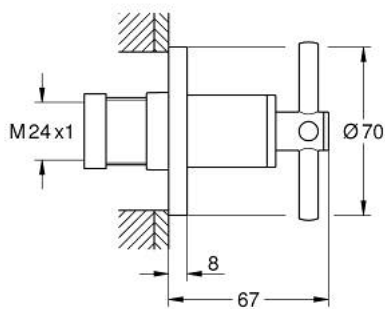

## 29 396 MG0 ATRIO CONCEALED VALVE EXPOSED PART

### PRODUCT DESCRIPTION

- Colour: satin graphite
- for concealed valve 35 028 or 29 032
- GROHE LongLife finish
- installation depth infinitely adjustable 20-80 mm
- escutcheon with screwable wall sealing
- with cross handle

## 29 396 MG0 ATRIO CONCEALED VALVE EXPOSED PART

**SPARE PARTS**, October 2022 – now

1: Extension for spindle (Spare part-nr. 45988000)

2: Cross handles (Spare part-nr. 14215MG0)