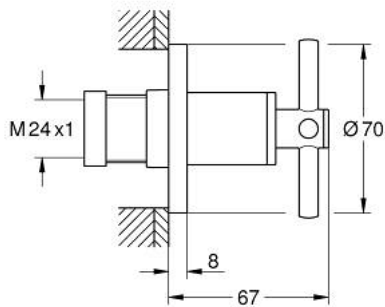

## 29 396 KF0 ATRIO CONCEALED VALVE EXPOSED PART

### PRODUCT DESCRIPTION

- Colour: phantom black
- for concealed valve 35 028 or 29 032
- installation depth infinitely adjustable 20-80 mm
- escutcheon with screwable wall sealing
- with cross handle

## 29 396 KF0 ATRIO CONCEALED VALVE EXPOSED PART

**SPARE PARTS**, January 2024 – now

1: Extension for spindle (Spare part-nr. 45988000)

2: Cross handles (Spare part-nr. 14215KF0)