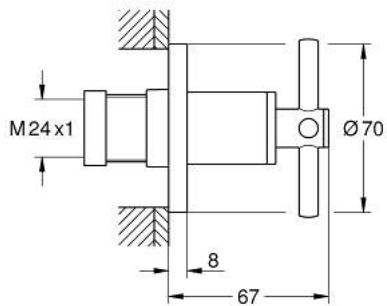

## 29 396 GN0 ATRIO CONCEALED VALVE EXPOSED PART

### PRODUCT DESCRIPTION

- Colour: brushed cool sunrise
- for concealed valve 35 028 or 29 032
- GROHE LongLife finish
- installation depth infinitely adjustable 20-80 mm
- escutcheon with screwable wall sealing
- with cross handle

## 29 396 GN0 ATRIO CONCEALED VALVE EXPOSED PART

**SPARE PARTS**, November 2022 – now

1: Extension for spindle (Spare part-nr. 45988000)

2: Cross handles (Spare part-nr. 14215GN0)