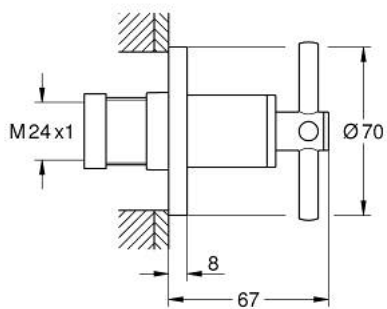

29 396 DL0 ATRIO CONCEALED VALVE EXPOSED PART

PRODUCT DESCRIPTION

- Colour: brushed warm sunset
- for concealed valve 35 028 or 29 032
- GROHE LongLife finish
- installation depth infinitely adjustable 20-80 mm
- escutcheon with screwable wall sealing
- with cross handle

29 396 DL0 ATRIO CONCEALED VALVE EXPOSED PART

SPARE PARTS, November 2022 – now

1: Extension for spindle (Spare part-nr. 45988000)

2: Cross handles (Spare part-nr. 14215DL0)