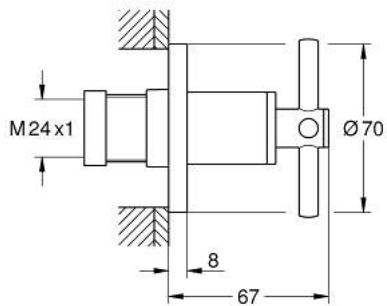

## 29 396 DC0 ATRIO CONCEALED VALVE EXPOSED PART

### PRODUCT DESCRIPTION

- Colour: supersteel
- for concealed valve 35 028 or 29 032
- GROHE LongLife finish
- installation depth infinitely adjustable 20-80 mm
- escutcheon with screwable wall sealing
- with cross handle

## 29 396 DC0 ATRIO CONCEALED VALVE EXPOSED PART

**SPARE PARTS**, September 2021 – now

1: Extension for spindle (Spare part-nr. 45988000)

2: Cross handles (Spare part-nr. 14215DC0)