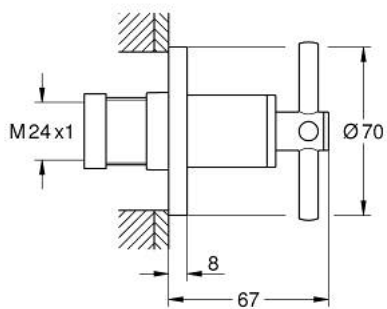

## 29 396 DA0 ATRIO CONCEALED VALVE EXPOSED PART

### PRODUCT DESCRIPTION

- Colour: warm sunset
- for concealed valve 35 028 or 29 032
- GROHE LongLife finish
- installation depth infinitely adjustable 20-80 mm
- escutcheon with screwable wall sealing
- with cross handle

## 29 396 DA0 ATRIO CONCEALED VALVE EXPOSED PART

**SPARE PARTS**, September 2021 – now

1: Extension for spindle (Spare part-nr. 45988000)

2: Cross handles (Spare part-nr. 14215DA0)