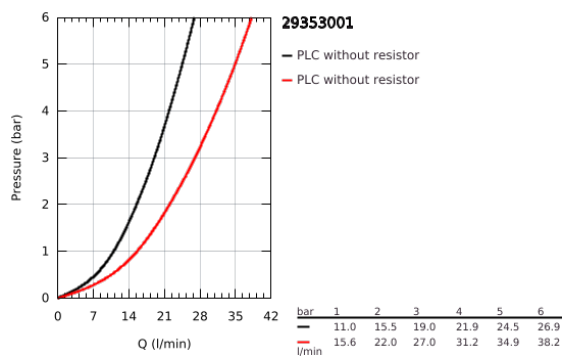

## 29 353 001 BAUEDGE SINGLE-LEVER BATH MIXER 1/2"

### PRODUCT DESCRIPTION

- Colour: chrome
- concealed installation
- consisting of:
  - set for final installation
  - rough-in set for wall mounted bath mixer
  - GROHE SmoothControl 46 mm ceramic cartridge
  - GROHE LongLife finish
  - adjustable flow rate limiter
  - automatic diverter: bath/shower
  - escutcheon- and shaft-sealing
  - optional temperature limiter ref. no. 46 375