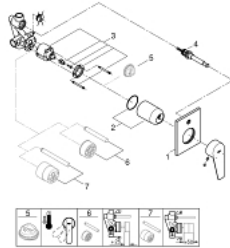

29 353 001 BAUEDGE SINGLE-LEVER BATH MIXER 1/2"

SPARE PARTS, March 2021 – now

- 1: escutcheon (Spare part-nr. 48590000)
- 2: Cap (Spare part-nr. 09038000)
- 3: Cartridge (Spare part-nr. 46048000)
- 4: Diverter (Spare part-nr. 46737000)
- 5: Temperature limiter (Spare part-nr. 46375000)*
- 6: Extension set (Spare part-nr. 46191000)*
- 7: Extension set (Spare part-nr. 46343000)*

* Optional accessories