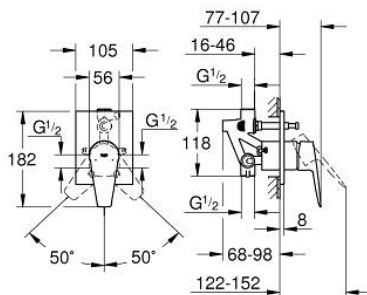

## 29 353 001 BAUEDGE SINGLE-LEVER BATH MIXER 1/2"

### PRODUCT DESCRIPTION

- Colour: chrome
- concealed installation
- consisting of:
  - set for final installation
  - rough-in set for wall mounted bath mixer
  - GROHE SmoothControl 46 mm ceramic cartridge
  - GROHE LongLife finish
  - adjustable flow rate limiter
  - automatic diverter: bath/shower
  - escutcheon- and shaft-sealing
  - optional temperature limiter ref. no. 46 375