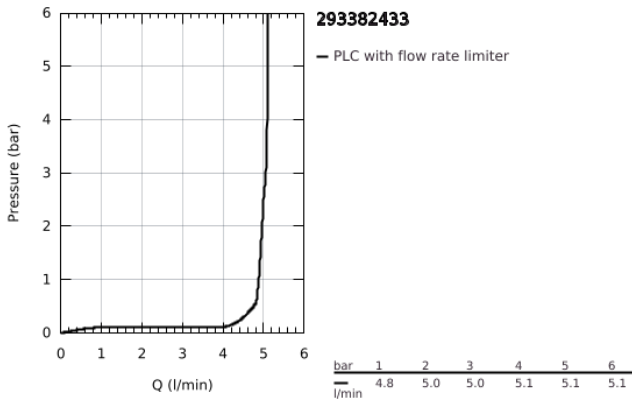

29 338 243 3 **EUROSMART 2-HOLE BASIN MIXER**
M-SIZE

PRODUCT DESCRIPTION

- Colour: matte black
- wall mounted
- trim set for use with rough-in set 23 571 000 / 32 635 000
- without concealed body
- metal rosette
- GROHE EcoJoy - less water, perfect flow
- maximum flow rate (at 3 bar): 5 l/min
- GROHE AquaGuide adjustable mousseur
- centre distance 110 mm
- projection 211 mm

29 338 243 3 EUROSART 2-HOLE BASIN MIXER M-SIZE

SPARE PARTS, February 2023 – now

- 1: Flow straightener (Spare part-nr. 468372430)
- 2: Sealing washer (Spare part-nr. 0128200M)
- 3: Lever (Spare part-nr. 485422430)
- 4: Extension (Spare part-nr. 46627000)*
- 5: Extension (Spare part-nr. 46943000)*