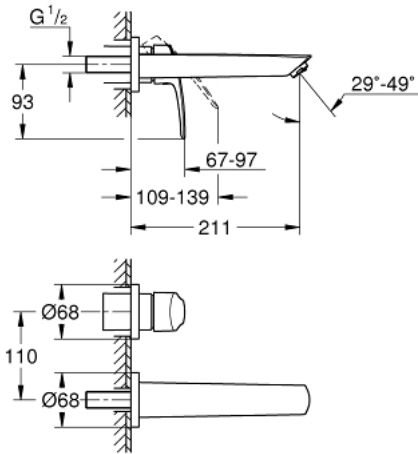

29 338 243 3 **EUROSMART 2-HOLE BASIN MIXER**
M-SIZE

PRODUCT DESCRIPTION

- Colour: matte black
- wall mounted
- trim set for use with rough-in set 23 571 000 / 32 635 000
- without concealed body
- metal rosette
- GROHE EcoJoy - less water, perfect flow
- maximum flow rate (at 3 bar): 5 l/min
- GROHE AquaGuide adjustable mousseur
- centre distance 110 mm
- projection 211 mm

29 338 243 3 EUROSART 2-HOLE BASIN MIXER M-SIZE

SPARE PARTS, February 2023 – now

- 1: Flow straightener (Spare part-nr. 468372430)
- 2: Sealing washer (Spare part-nr. 0128200M)
- 3: Lever (Spare part-nr. 485422430)
- 4: Extension (Spare part-nr. 46627000)*
- 5: Extension (Spare part-nr. 46943000)*