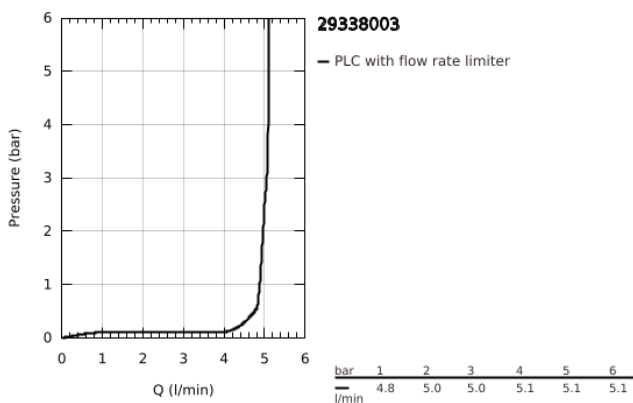

29 338 003 EUROSMART 2-HOLE BASIN MIXER M-SIZE

PRODUCT DESCRIPTION

- Colour: chrome
- wall mounted
- trim set for use with rough-in set 23 571 000 / 32 635 000
- without concealed body
- metal rosette
- GROHE LongLife finish
- GROHE EcoJoy - less water, perfect flow
- maximum flow rate (at 3 bar): 5 l/min
- GROHE AquaGuide adjustable mousseur
- centre distance 110 mm
- projection 211 mm

29 338 003 **EUROSMART 2-HOLE BASIN MIXER**
M-SIZE

SPARE PARTS, July 2019 – now

- 1: Flow straightener (Spare part-nr. 46837000)
- 2: Sealing washer (Spare part-nr. 0128200M)
- 3: Lever (Spare part-nr. 48542000)
- 4: Extension (Spare part-nr. 46627000)*
- 5: Extension (Spare part-nr. 46943000)*