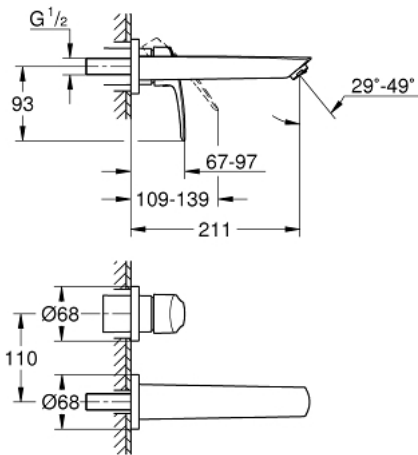

29 338 003 EUROSMART 2-HOLE BASIN MIXER M-SIZE

PRODUCT DESCRIPTION

- Colour: chrome
- wall mounted
- trim set for use with rough-in set 23 571 000 / 32 635 000
- without concealed body
- metal rosette
- GROHE LongLife finish
- GROHE EcoJoy - less water, perfect flow
- maximum flow rate (at 3 bar): 5 l/min
- GROHE AquaGuide adjustable mousseur
- centre distance 110 mm
- projection 211 mm

29 338 003 **EUROSMART 2-HOLE BASIN MIXER**
M-SIZE

SPARE PARTS, July 2019 – now

- 1: Flow straightener (Spare part-nr. 46837000)
- 2: Sealing washer (Spare part-nr. 0128200M)
- 3: Lever (Spare part-nr. 48542000)
- 4: Extension (Spare part-nr. 46627000)*
- 5: Extension (Spare part-nr. 46943000)*