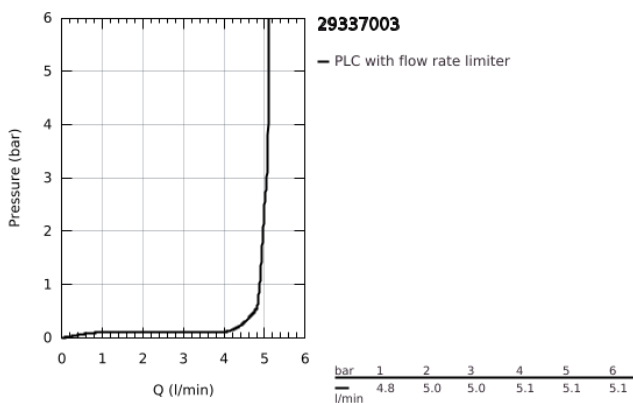

29 337 003 **EUROSMART 2-HOLE BASIN MIXER**
S-SIZE

PRODUCT DESCRIPTION

- Colour: chrome
- wall mounted
- trim set for use with rough-in set 23 571 000 / 32 635 000
- without concealed body
- metal rosette
- GROHE LongLife finish
- GROHE EcoJoy - less water, perfect flow
- maximum flow rate (at 3 bar): 5 l/min
- GROHE AquaGuide adjustable mousseur
- centre distance 110 mm
- projection 171 mm

29 337 003 **EUROSMART 2-HOLE BASIN MIXER**
S-SIZE

SPARE PARTS, July 2019 – now

- 1: Flow straightener (Spare part-nr. 46837000)
- 2: Sealing washer (Spare part-nr. 0128200M)
- 3: Lever (Spare part-nr. 48542000)
- 4: Extension (Spare part-nr. 46627000)*
- 5: Extension (Spare part-nr. 46943000)*