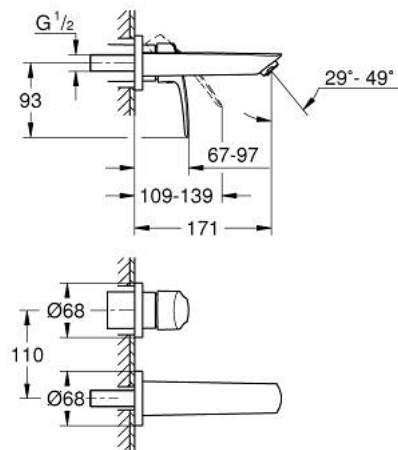

29 337 003 **EUROSMART 2-HOLE BASIN MIXER**
S-SIZE

PRODUCT DESCRIPTION

- Colour: chrome
- wall mounted
- trim set for use with rough-in set 23 571 000 / 32 635 000
- without concealed body
- metal rosette
- GROHE LongLife finish
- GROHE EcoJoy - less water, perfect flow
- maximum flow rate (at 3 bar): 5 l/min
- GROHE AquaGuide adjustable mousseur
- centre distance 110 mm
- projection 171 mm

29 337 003 **EUROSMART 2-HOLE BASIN MIXER**
S-SIZE

SPARE PARTS, July 2019 – now

- 1: Flow straightener (Spare part-nr. 46837000)
- 2: Sealing washer (Spare part-nr. 0128200M)
- 3: Lever (Spare part-nr. 48542000)
- 4: Extension (Spare part-nr. 46627000)*
- 5: Extension (Spare part-nr. 46943000)*