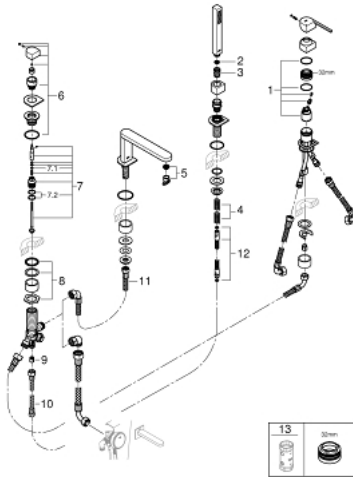

29 307 DC3 GROHE PLUS 4-HOLE BATH COMBINATION

PRODUCT DESCRIPTION

- Colour: supersteel
- GROHE SilkMove 35 mm ceramic cartridge
- with temperature limiter
- GROHE LongLife finish
- pre-assembled spout with laminar mousseur
- single lever mixer operating element
- diverter bath/shower
- hand shower Euphoria Cube 6.6 l/min
- metal shower hose 2000 mm (always chrome for any colour of the set)
- flexible connection hoses
- connection for shower hose
- protected against backflow
- can be used with 29 037

29 307 DC3 GROHE PLUS 4-HOLE BATH COMBINATION

SPARE PARTS, January 2019 – now

- 1: Cartridge (Spare part-nr. 46374000)
- 2: Dirt strainer (Spare part-nr. 0700200M)
- 3: Cone nut (Spare part-nr. 08864DC0)
- 4: Spring (Spare part-nr. 00869000)
- 5: Mousseur (Spare part-nr. 48009000)
- 6: Diverter knob (Spare part-nr. 48494DC0)
- 7: Diverter (Spare part-nr. 45443000)
- 7.1: Sealing washer $\varnothing 6 \times \varnothing 2$ (Spare part-nr. 0128300M)
- 7.2: Sealing washer (Spare part-nr. 0120500M)
- 8: 1 SET SEALS (Spare part-nr. 45456000)
- 9: Non-return valve (Spare part-nr. 08565000)
- 10: Tube (Spare part-nr. 073000000)
- 11: Tube (Spare part-nr. 48018000)
- 12: Metal hose (Spare part-nr. 28146000)
- 13: Socket Spanner (Spare part-nr. 19332000)*