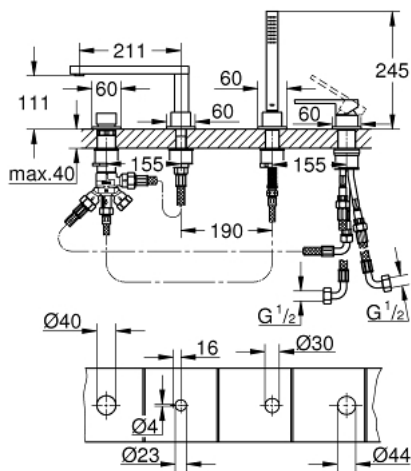

29 307 DC3 GROHE PLUS 4-HOLE BATH COMBINATION

PRODUCT DESCRIPTION

- Colour: supersteel
- GROHE SilkMove 35 mm ceramic cartridge
- with temperature limiter
- GROHE LongLife finish
- pre-assembled spout with laminar mousseur
- single lever mixer operating element
- diverter bath/shower
- hand shower Euphoria Cube 6.6 l/min
- metal shower hose 2000 mm (always chrome for any colour of the set)
- flexible connection hoses
- connection for shower hose
- protected against backflow
- can be used with 29 037

29 307 DC3 GROHE PLUS 4-HOLE BATH COMBINATION

SPARE PARTS, January 2019 – now

- 1: Cartridge (Spare part-nr. 46374000)
- 2: Dirt strainer (Spare part-nr. 0700200M)
- 3: Cone nut (Spare part-nr. 08864DC0)
- 4: Spring (Spare part-nr. 00869000)
- 5: Mousseur (Spare part-nr. 48009000)
- 6: Diverter knob (Spare part-nr. 48494DC0)
- 7: Diverter (Spare part-nr. 45443000)
- 7.1: Sealing washer $\varnothing 6 \times \varnothing 2$ (Spare part-nr. 0128300M)
- 7.2: Sealing washer (Spare part-nr. 0120500M)
- 8: 1 SET SEALS (Spare part-nr. 45456000)
- 9: Non-return valve (Spare part-nr. 08565000)
- 10: Tube (Spare part-nr. 073000000)
- 11: Tube (Spare part-nr. 48018000)
- 12: Metal hose (Spare part-nr. 28146000)
- 13: Socket Spanner (Spare part-nr. 19332000)*