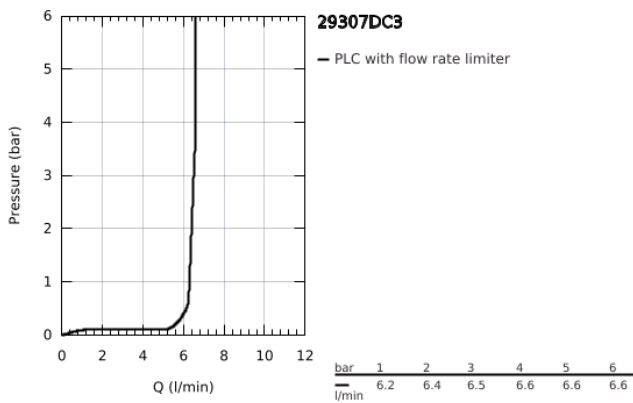

29 307 DC3 GROHE PLUS 4-HOLE BATH COMBINATION

PRODUCT DESCRIPTION

- Colour: supersteel
- GROHE SilkMove 35 mm ceramic cartridge
- with temperature limiter
- GROHE LongLife finish
- pre-assembled spout with laminar mousseur
- single lever mixer operating element
- diverter bath/shower
- hand shower Euphoria Cube 6.6 l/min
- metal shower hose 2000 mm (always chrome for any colour of the set)
- flexible connection hoses
- connection for shower hose
- protected against backflow
- can be used with 29 037

29 307 DC3 GROHE PLUS 4-HOLE BATH COMBINATION

SPARE PARTS, January 2019 – now

- 1: Cartridge (Spare part-nr. 46374000)
- 2: Dirt strainer (Spare part-nr. 0700200M)
- 3: Cone nut (Spare part-nr. 08864DC0)
- 4: Spring (Spare part-nr. 00869000)
- 5: Mousseur (Spare part-nr. 48009000)
- 6: Diverter knob (Spare part-nr. 48494DC0)
- 7: Diverter (Spare part-nr. 45443000)
- 7.1: Sealing washer $\varnothing 6 \times \varnothing 2$ (Spare part-nr. 0128300M)
- 7.2: Sealing washer (Spare part-nr. 0120500M)
- 8: 1 SET SEALS (Spare part-nr. 45456000)
- 9: Non-return valve (Spare part-nr. 08565000)
- 10: Tube (Spare part-nr. 073000000)
- 11: Tube (Spare part-nr. 48018000)
- 12: Metal hose (Spare part-nr. 28146000)
- 13: Socket Spanner (Spare part-nr. 19332000)*