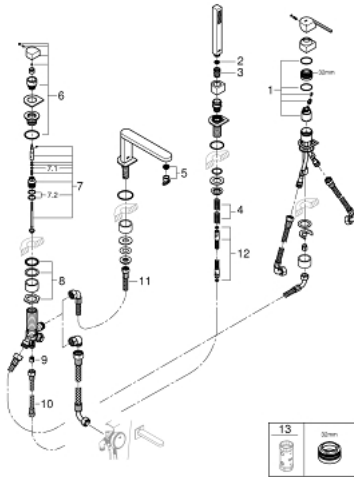

## 29 307 AL3 GROHE PLUS 4-HOLE BATH COMBINATION

### PRODUCT DESCRIPTION

- Colour: brushed hard graphite
- GROHE SilkMove 35 mm ceramic cartridge
- with temperature limiter
- GROHE LongLife finish
- pre-assembled spout with laminar mousseur
- single lever mixer operating element
- diverter bath/shower
- hand shower Euphoria Cube 6.6 l/min
- metal shower hose 2000 mm (always chrome for any colour of the set)
- flexible connection hoses
- connection for shower hose
- protected against backflow
- can be used with 29 037

### SPARE PARTS, March 2019 – now

- 1: Cartridge (Spare part-nr. 46374000)
  - 2: Dirt strainer (Spare part-nr. 0700200M)
  - 3: Cone nut (Spare part-nr. 08864AL0)
  - 4: Spring (Spare part-nr. 00869000)
  - 5: Mousseur (Spare part-nr. 48009000)
  - 6: Diverter knob (Spare part-nr. 48494AL0)
  - 7: Diverter (Spare part-nr. 45443000)
  - 7.1: Sealing washer  $\varnothing 6 \times \varnothing 2$  (Spare part-nr. 0128300M)
  - 7.2: Sealing washer (Spare part-nr. 0120500M)
  - 8: 1 SET SEALS (Spare part-nr. 45456000)
  - 9: Non-return valve (Spare part-nr. 08565000)
  - 10: Tube (Spare part-nr. 07300000)
  - 11: Tube (Spare part-nr. 48018000)
  - 12: Metal hose (Spare part-nr. 28146000)
  - 13: Socket Spanner (Spare part-nr. 19332000)\*
- \* Optional accessories