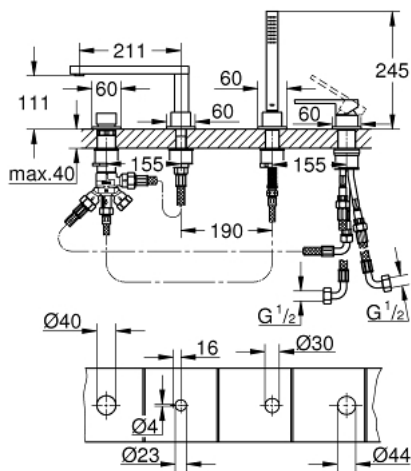

## 29 307 AL3 GROHE PLUS 4-HOLE BATH COMBINATION

### PRODUCT DESCRIPTION

- Colour: brushed hard graphite
- GROHE SilkMove 35 mm ceramic cartridge
- with temperature limiter
- GROHE LongLife finish
- pre-assembled spout with laminar mousseur
- single lever mixer operating element
- diverter bath/shower
- hand shower Euphoria Cube 6.6 l/min
- metal shower hose 2000 mm (always chrome for any colour of the set)
- flexible connection hoses
- connection for shower hose
- protected against backflow
- can be used with 29 037

### SPARE PARTS, March 2019 – now

- 1: Cartridge (Spare part-nr. 46374000)
  - 2: Dirt strainer (Spare part-nr. 0700200M)
  - 3: Cone nut (Spare part-nr. 08864AL0)
  - 4: Spring (Spare part-nr. 00869000)
  - 5: Mousseur (Spare part-nr. 48009000)
  - 6: Diverter knob (Spare part-nr. 48494AL0)
  - 7: Diverter (Spare part-nr. 45443000)
  - 7.1: Sealing washer  $\varnothing 6 \times \varnothing 2$  (Spare part-nr. 0128300M)
  - 7.2: Sealing washer (Spare part-nr. 0120500M)
  - 8: 1 SET SEALS (Spare part-nr. 45456000)
  - 9: Non-return valve (Spare part-nr. 08565000)
  - 10: Tube (Spare part-nr. 07300000)
  - 11: Tube (Spare part-nr. 48018000)
  - 12: Metal hose (Spare part-nr. 28146000)
  - 13: Socket Spanner (Spare part-nr. 19332000)\*
- \* Optional accessories