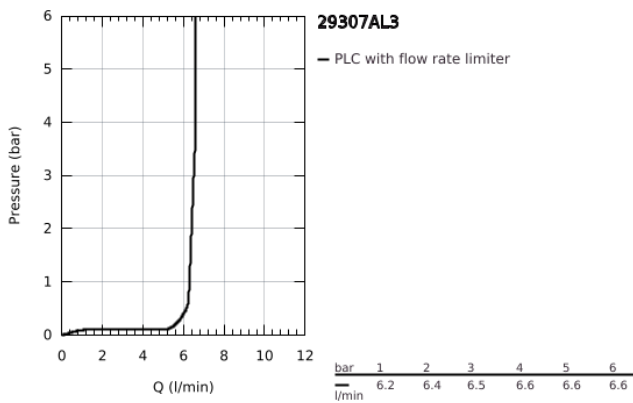

## 29 307 AL3 GROHE PLUS 4-HOLE BATH COMBINATION

### PRODUCT DESCRIPTION

- Colour: brushed hard graphite
- GROHE SilkMove 35 mm ceramic cartridge
- with temperature limiter
- GROHE LongLife finish
- pre-assembled spout with laminar mousseur
- single lever mixer operating element
- diverter bath/shower
- hand shower Euphoria Cube 6.6 l/min
- metal shower hose 2000 mm (always chrome for any colour of the set)
- flexible connection hoses
- connection for shower hose
- protected against backflow
- can be used with 29 037