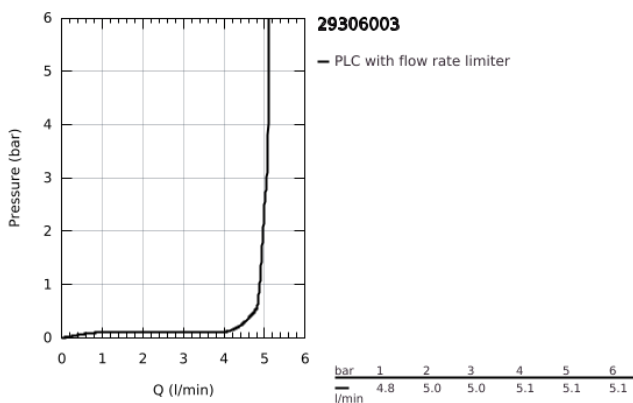

29 306 003 GROHE PLUS 2-HOLE BASIN MIXER L-SIZE

PRODUCT DESCRIPTION

- Colour: chrome
- wall mounted
- for use with rough-in set 23 200
- without concealed body
- metal rosette
- GROHE LongLife finish
- GROHE EcoJoy - less water, perfect flow
- maximum flow rate (at 3 bar): 5 l/min
- SpeedClean mousseur
- GROHE AquaGuide adjustable mousseur
- centre distance 110 mm
- projection 203 mm

29 306 003 **GROHE PLUS 2-HOLE BASIN MIXER**
L-SIZE

SPARE PARTS, August 2018 – now

1: Mousseur (Spare part-nr. 48449000)

2: Extension (Spare part-nr. 46943000)*

* Optional accessories