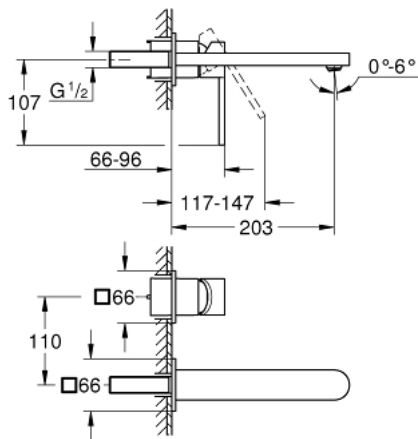

29 306 003 GROHE PLUS 2-HOLE BASIN MIXER L-SIZE

PRODUCT DESCRIPTION

- Colour: chrome
- wall mounted
- for use with rough-in set 23 200
- without concealed body
- metal rosette
- GROHE LongLife finish
- GROHE EcoJoy - less water, perfect flow
- maximum flow rate (at 3 bar): 5 l/min
- SpeedClean mousseur
- GROHE AquaGuide adjustable mousseur
- centre distance 110 mm
- projection 203 mm

29 306 003 **GROHE PLUS 2-HOLE BASIN MIXER**
L-SIZE

SPARE PARTS, August 2018 – now

1: Mousseur (Spare part-nr. 48449000)

2: Extension (Spare part-nr. 46943000)*

* Optional accessories