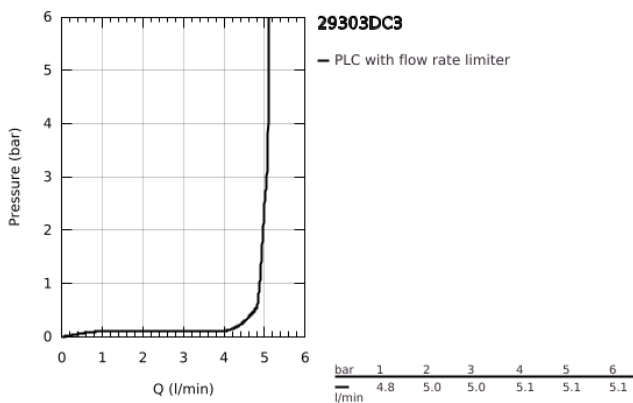

29 303 DC3 GROHE PLUS 2-HOLE BASIN MIXER M-SIZE

PRODUCT DESCRIPTION

- Colour: supersteel
- wall mounted
- for use with rough-in set 23 200
- without concealed body
- metal rosette
- GROHE LongLife finish
- GROHE EcoJoy - less water, perfect flow
- maximum flow rate (at 3 bar): 5 l/min
- SpeedClean mousseur
- GROHE AquaGuide adjustable mousseur
- centre distance 110 mm
- projection 147 mm

29 303 DC3 GROHE PLUS 2-HOLE BASIN MIXER M-SIZE

SPARE PARTS, January 2019 – now

1: Mousseur (Spare part-nr. 48449000)

2: Extension (Spare part-nr. 46943000)*

* Optional accessories