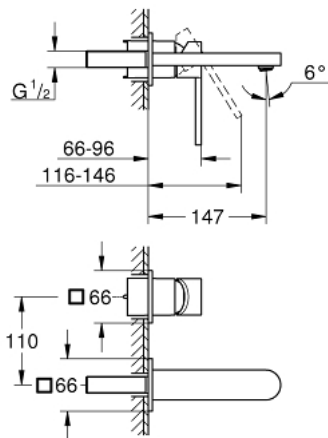

29 303 DC3 GROHE PLUS 2-HOLE BASIN MIXER M-SIZE

PRODUCT DESCRIPTION

- Colour: supersteel
- wall mounted
- for use with rough-in set 23 200
- without concealed body
- metal rosette
- GROHE LongLife finish
- GROHE EcoJoy - less water, perfect flow
- maximum flow rate (at 3 bar): 5 l/min
- SpeedClean mousseur
- GROHE AquaGuide adjustable mousseur
- centre distance 110 mm
- projection 147 mm

29 303 DC3 GROHE PLUS 2-HOLE BASIN MIXER M-SIZE

SPARE PARTS, January 2019 – now

1: Mousseur (Spare part-nr. 48449000)

2: Extension (Spare part-nr. 46943000)*

* Optional accessories