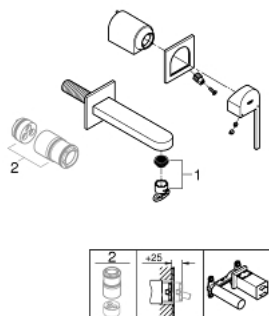

29 303 DC3 GROHE PLUS 2-HOLE BASIN MIXER M-SIZE

PRODUCT DESCRIPTION

- Colour: supersteel
- wall mounted
- for use with rough-in set 23 200
- without concealed body
- metal rosette
- GROHE LongLife finish
- GROHE EcoJoy - less water, perfect flow
- maximum flow rate (at 3 bar): 5 l/min
- SpeedClean mousseur
- GROHE AquaGuide adjustable mousseur
- centre distance 110 mm
- projection 147 mm

29 303 DC3 GROHE PLUS 2-HOLE BASIN MIXER M-SIZE

SPARE PARTS, January 2019 – now

1: Mousseur (Spare part-nr. 48449000)

2: Extension (Spare part-nr. 46943000)*

* Optional accessories