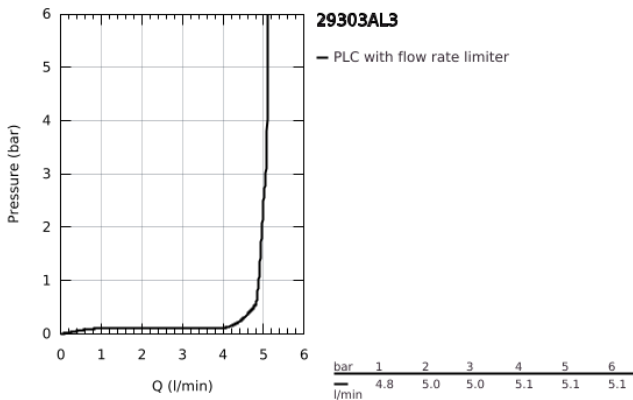

29 303 AL3 **GROHE PLUS 2-HOLE BASIN MIXER**  
**M-SIZE**

**PRODUCT DESCRIPTION**

- Colour: brushed hard graphite
- wall mounted
- for use with rough-in set 23 200
- without concealed body
- metal rosette
- GROHE LongLife finish
- GROHE EcoJoy - less water, perfect flow
- maximum flow rate (at 3 bar): 5 l/min
- SpeedClean mousseur
- GROHE AquaGuide adjustable mousseur
- centre distance 110 mm
- projection 147 mm

## 29 303 AL3 GROHE PLUS 2-HOLE BASIN MIXER M-SIZE