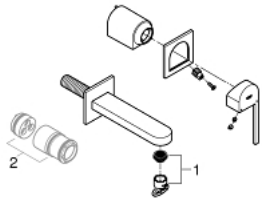

29 303 AL3 **GROHE PLUS 2-HOLE BASIN MIXER**  
**M-SIZE**

**PRODUCT DESCRIPTION**

- Colour: brushed hard graphite
- wall mounted
- for use with rough-in set 23 200
- without concealed body
- metal rosette
- GROHE LongLife finish
- GROHE EcoJoy - less water, perfect flow
- maximum flow rate (at 3 bar): 5 l/min
- SpeedClean mousseur
- GROHE AquaGuide adjustable mousseur
- centre distance 110 mm
- projection 147 mm

## 29 303 AL3 GROHE PLUS 2-HOLE BASIN MIXER M-SIZE