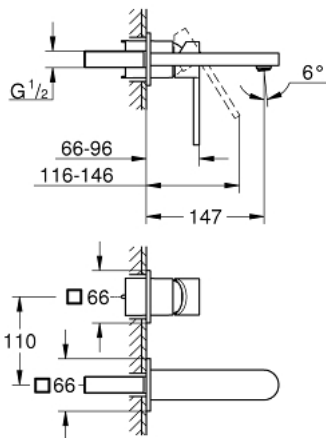

29 303 AL3 **GROHE PLUS 2-HOLE BASIN MIXER**  
**M-SIZE**

**PRODUCT DESCRIPTION**

- Colour: brushed hard graphite
- wall mounted
- for use with rough-in set 23 200
- without concealed body
- metal rosette
- GROHE LongLife finish
- GROHE EcoJoy - less water, perfect flow
- maximum flow rate (at 3 bar): 5 l/min
- SpeedClean mousseur
- GROHE AquaGuide adjustable mousseur
- centre distance 110 mm
- projection 147 mm

## 29 303 AL3 GROHE PLUS 2-HOLE BASIN MIXER M-SIZE