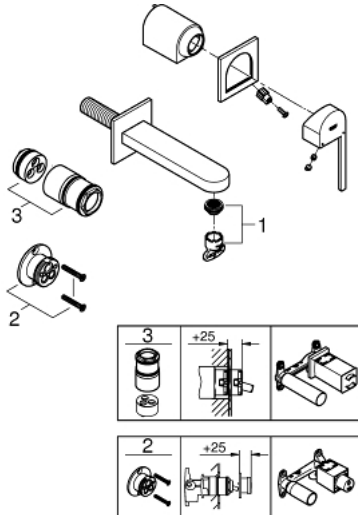

29 303 003 **GROHE PLUS 2-HOLE BASIN MIXER**
M-SIZE

PRODUCT DESCRIPTION

- Colour: chrome
- wall mounted
- for use with rough-in set 23 200
- without concealed body
- metal rosette
- GROHE LongLife finish
- GROHE EcoJoy - less water, perfect flow
- maximum flow rate (at 3 bar): 5 l/min
- SpeedClean mousseur
- GROHE AquaGuide adjustable mousseur
- centre distance 110 mm
- projection 147 mm

29 303 003 **GROHE PLUS 2-HOLE BASIN MIXER**
M-SIZE

SPARE PARTS, August 2018 – now

1: Mousseur (Spare part-nr. 48449000)

2: Extension (Spare part-nr. 46627000)*

3: Extension (Spare part-nr. 46943000)*

* Optional accessories