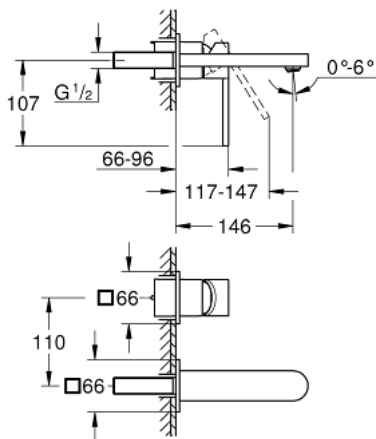

29 303 003 **GROHE PLUS 2-HOLE BASIN MIXER**
M-SIZE

PRODUCT DESCRIPTION

- Colour: chrome
- wall mounted
- for use with rough-in set 23 200
- without concealed body
- metal rosette
- GROHE LongLife finish
- GROHE EcoJoy - less water, perfect flow
- maximum flow rate (at 3 bar): 5 l/min
- SpeedClean mousseur
- GROHE AquaGuide adjustable mousseur
- centre distance 110 mm
- projection 147 mm

29 303 003 **GROHE PLUS 2-HOLE BASIN MIXER**
M-SIZE

SPARE PARTS, August 2018 – now

1: Mousseur (Spare part-nr. 48449000)

2: Extension (Spare part-nr. 46627000)*

3: Extension (Spare part-nr. 46943000)*

* Optional accessories