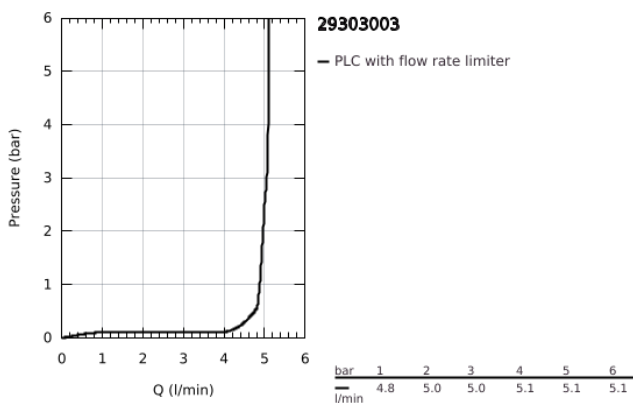

29 303 003 **GROHE PLUS 2-HOLE BASIN MIXER**
M-SIZE

PRODUCT DESCRIPTION

- Colour: chrome
- wall mounted
- for use with rough-in set 23 200
- without concealed body
- metal rosette
- GROHE LongLife finish
- GROHE EcoJoy - less water, perfect flow
- maximum flow rate (at 3 bar): 5 l/min
- SpeedClean mousseur
- GROHE AquaGuide adjustable mousseur
- centre distance 110 mm
- projection 147 mm

29 303 003 **GROHE PLUS 2-HOLE BASIN MIXER**
M-SIZE

SPARE PARTS, August 2018 – now

1: Mousseur (Spare part-nr. 48449000)

2: Extension (Spare part-nr. 46627000)*

3: Extension (Spare part-nr. 46943000)*

* Optional accessories