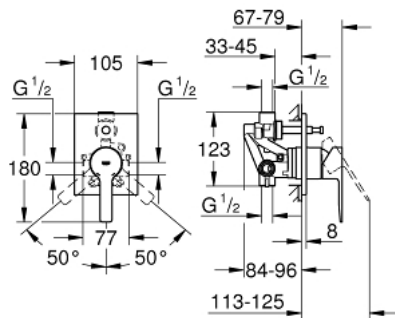

29 199 000 LINEARE BATH/SHOWER MIXER, 1/2"

PRODUCT DESCRIPTION

- Colour: chrome
- metal lever
- consisting of:
- set for final installation
- concealed body
- GROHE SilkMove 46 mm ceramic cartridge
- GROHE LongLife finish
- adjustable flow rate limiter
- escutcheon- and shaft-sealings
- optional temperature limiter

29 199 000 LINEARE BATH/SHOWER MIXER, 1/2"

SPARE PARTS, July 2021 – now

- 1: Lever (Spare part-nr. 46988000)
- 2: Cartridge (Spare part-nr. 46048000)
- 3: escutcheon (Spare part-nr. 48590000)
- 4: Diverter (Spare part-nr. 46737000)
- 5: Temperature limiter (Spare part-nr. 46375000)*