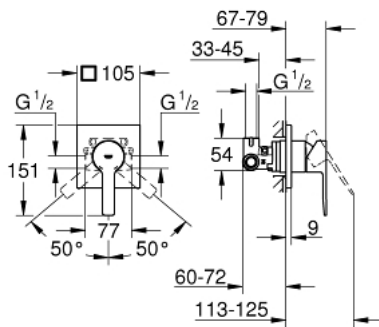

29 198 000 LINEARE SINGLE-LEVER SHOWER MIXER 1/2"

PRODUCT DESCRIPTION

- Colour: chrome
- metal lever
- consisting of:
- set for final installation
- concealed body
- GROHE SilkMove 46 mm ceramic cartridge
- GROHE LongLife finish
- adjustable flow rate limiter
- escutcheon- and shaft-sealings
- optional temperature limiter

29 198 000 LINEARE SINGLE-LEVER SHOWER MIXER 1/2"

SPARE PARTS, July 2021 – now

1: Lever (Spare part-nr. 46988000)

2: Cartridge (Spare part-nr. 46048000)

3: Temperature limiter (Spare part-nr. 46375000)*

* Optional accessories