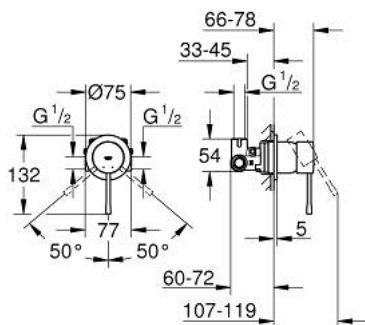

29 197 000 **ESSENCE SINGLE-LEVER SHOWER MIXER 1/2"**

PRODUCT DESCRIPTION

- Colour: chrome
- metal lever
- consisting of:
- set for final installation
- concealed body
- GROHE SilkMove 46 mm ceramic cartridge
- GROHE LongLife finish
- adjustable flow rate limiter
- escutcheon- and shaft-sealings
- optional temperature limiter

29 197 000 **ESSENCE SINGLE-LEVER SHOWER MIXER 1/2"**

SPARE PARTS, July 2021 – now

1: Lever (Spare part-nr. 46915000)

2: Cartridge (Spare part-nr. 46048000)

3: Cap (Spare part-nr. 46243000)

4: Temperature limiter (Spare part-nr. 46375000)*