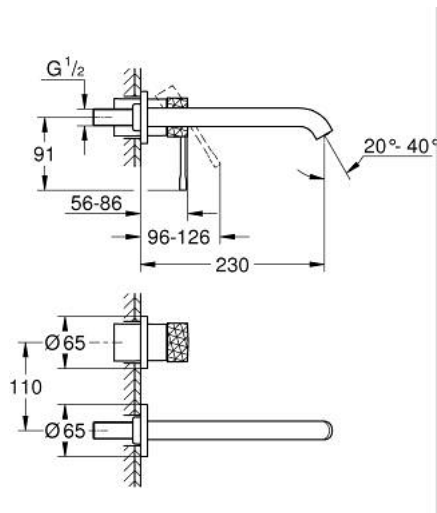

## 29 193 PF1 ESSENCE 2-HOLE BASIN MIXER L-SIZE

### PRODUCT DESCRIPTION

- Colour: crafted chrome
- wall mounted
- trim set for use with rough-in set 23 571 000 / 32 635 000
- without concealed body
- metal rosette
- crafted metal lever
- GROHE LongLife finish
- GROHE EcoJoy - less water, perfect flow
- maximum flow rate (at 3 bar): 5 l/min
- GROHE AquaGuide adjustable mousseur
- centre distance 110 mm
- projection 230 mm

### SPARE PARTS, December 2024 – now

- 1: Lever (Spare part-nr. 46916PF0)
- 2: Outlet (Spare part-nr. 48639000)
- 2.1: Mousseur (Spare part-nr. 48480000)
- 2.2: Screw (Spare part-nr. 43094000)
- 3: Extension (Spare part-nr. 46943000)\*
- \* Optional accessories