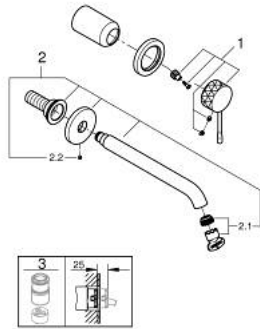

## 29 193 PF1 ESSENCE 2-HOLE BASIN MIXER L-SIZE

### PRODUCT DESCRIPTION

- Colour: crafted chrome
- wall mounted
- trim set for use with rough-in set 23 571 000 / 32 635 000
- without concealed body
- metal rosette
- crafted metal lever
- GROHE LongLife finish
- GROHE EcoJoy - less water, perfect flow
- maximum flow rate (at 3 bar): 5 l/min
- GROHE AquaGuide adjustable mousseur
- centre distance 110 mm
- projection 230 mm

### SPARE PARTS, December 2024 – now

- 1: Lever (Spare part-nr. 46916PF0)
- 2: Outlet (Spare part-nr. 48639000)
- 2.1: Mousseur (Spare part-nr. 48480000)
- 2.2: Screw (Spare part-nr. 43094000)
- 3: Extension (Spare part-nr. 46943000)\*
- \* Optional accessories