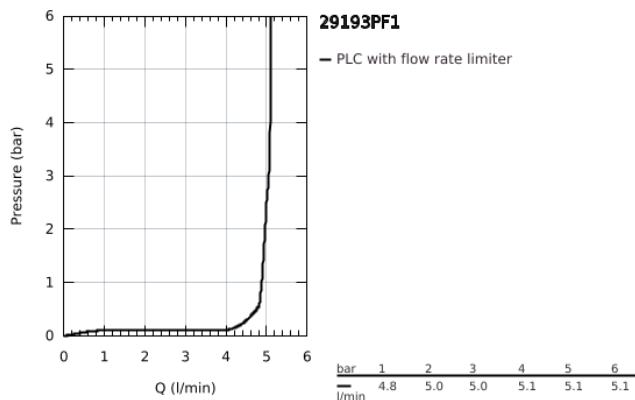

## 29 193 PF1 ESSENCE 2-HOLE BASIN MIXER L-SIZE

### PRODUCT DESCRIPTION

- Colour: crafted chrome
- wall mounted
- trim set for use with rough-in set 23 571 000 / 32 635 000
- without concealed body
- metal rosette
- crafted metal lever
- GROHE LongLife finish
- GROHE EcoJoy - less water, perfect flow
- maximum flow rate (at 3 bar): 5 l/min
- GROHE AquaGuide adjustable mousseur
- centre distance 110 mm
- projection 230 mm