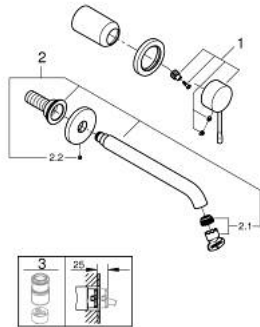

29 193 KF1 ESSENCE 2-HOLE BASIN MIXER L-SIZE

PRODUCT DESCRIPTION

- Colour: phantom black
- wall mounted
- trim set for use with rough-in set 23 571 000 / 32 635 000
- without concealed body
- metal rosette
- GROHE EcoJoy - less water, perfect flow
- maximum flow rate (at 3 bar): 5 l/min
- GROHE AquaGuide adjustable mousseur
- centre distance 110 mm
- projection 230 mm

29 193 KF1 ESSENCE 2-HOLE BASIN MIXER L-SIZE

SPARE PARTS, February 2023 – now

- 1: Lever (Spare part-nr. 46916KF0)
- 2: Outlet (Spare part-nr. 48639KF0)
- 2.1: Mousseur (Spare part-nr. 48480000)
- 2.2: Screw (Spare part-nr. 43094000)
- 3: Extension (Spare part-nr. 46943000)*
- * Optional accessories