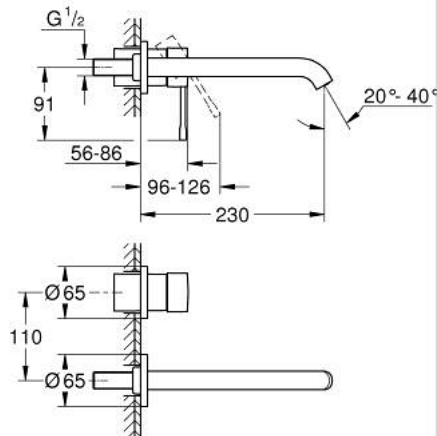

29 193 KF1 ESSENCE 2-HOLE BASIN MIXER L-SIZE

PRODUCT DESCRIPTION

- Colour: phantom black
- wall mounted
- trim set for use with rough-in set 23 571 000 / 32 635 000
- without concealed body
- metal rosette
- GROHE EcoJoy - less water, perfect flow
- maximum flow rate (at 3 bar): 5 l/min
- GROHE AquaGuide adjustable mousseur
- centre distance 110 mm
- projection 230 mm

29 193 KF1 ESSENCE 2-HOLE BASIN MIXER L-SIZE

SPARE PARTS, February 2023 – now

- 1: Lever (Spare part-nr. 46916KF0)
- 2: Outlet (Spare part-nr. 48639KF0)
- 2.1: Mousseur (Spare part-nr. 48480000)
- 2.2: Screw (Spare part-nr. 43094000)
- 3: Extension (Spare part-nr. 46943000)*
- * Optional accessories