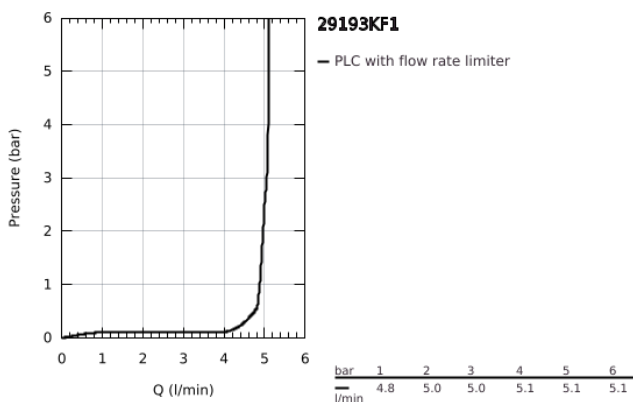

29 193 KF1 ESSENCE 2-HOLE BASIN MIXER L-SIZE

PRODUCT DESCRIPTION

- Colour: phantom black
- wall mounted
- trim set for use with rough-in set 23 571 000 / 32 635 000
- without concealed body
- metal rosette
- GROHE EcoJoy - less water, perfect flow
- maximum flow rate (at 3 bar): 5 l/min
- GROHE AquaGuide adjustable mousseur
- centre distance 110 mm
- projection 230 mm

29 193 KF1 ESSENCE 2-HOLE BASIN MIXER L-SIZE

SPARE PARTS, February 2023 – now

- 1: Lever (Spare part-nr. 46916KF0)
- 2: Outlet (Spare part-nr. 48639KF0)
- 2.1: Mousseur (Spare part-nr. 48480000)
- 2.2: Screw (Spare part-nr. 43094000)
- 3: Extension (Spare part-nr. 46943000)*
- * Optional accessories