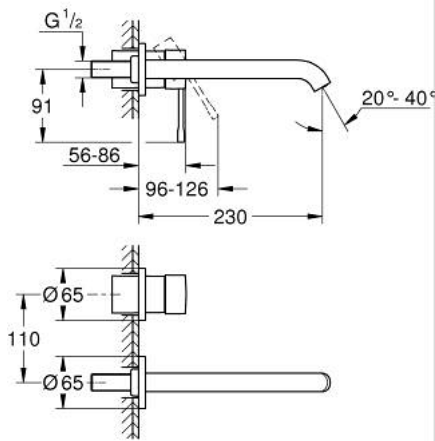

29 193 GN1 ESSENCE 2-HOLE BASIN MIXER L-SIZE

PRODUCT DESCRIPTION

- Colour: brushed cool sunrise
- wall mounted
- trim set for use with rough-in set 23 571 000 / 32 635 000
- without concealed body
- metal rosette
- GROHE LongLife finish
- GROHE EcoJoy - less water, perfect flow
- maximum flow rate (at 3 bar): 5 l/min
- GROHE AquaGuide adjustable mousseur
- centre distance 110 mm
- projection 230 mm

29 193 GN1 ESSENCE 2-HOLE BASIN MIXER L-SIZE

SPARE PARTS, January 2024 – now

- 1: Lever (Spare part-nr. 46916GN0)
- 2: Outlet (Spare part-nr. 48639GN0)
- 2.1: Mousseur (Spare part-nr. 48480000)
- 2.2: Screw (Spare part-nr. 43094000)
- 3: Extension (Spare part-nr. 46943000)*
- * Optional accessories