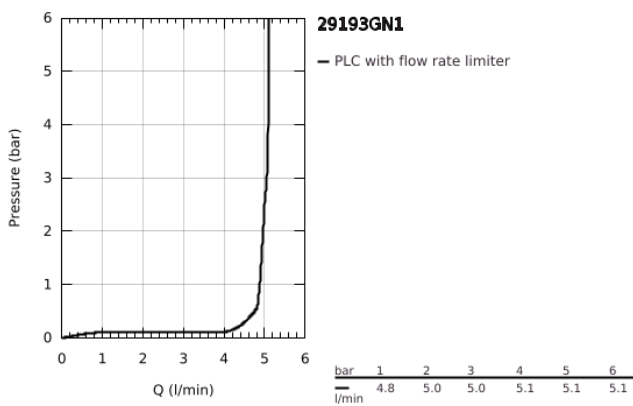

29 193 GN1 ESSENCE 2-HOLE BASIN MIXER L-SIZE

PRODUCT DESCRIPTION

- Colour: brushed cool sunrise
- wall mounted
- trim set for use with rough-in set 23 571 000 / 32 635 000
- without concealed body
- metal rosette
- GROHE LongLife finish
- GROHE EcoJoy - less water, perfect flow
- maximum flow rate (at 3 bar): 5 l/min
- GROHE AquaGuide adjustable mousseur
- centre distance 110 mm
- projection 230 mm

29 193 GN1 ESSENCE 2-HOLE BASIN MIXER L-SIZE

SPARE PARTS, January 2024 – now

- 1: Lever (Spare part-nr. 46916GN0)
- 2: Outlet (Spare part-nr. 48639GN0)
- 2.1: Mousseur (Spare part-nr. 48480000)
- 2.2: Screw (Spare part-nr. 43094000)
- 3: Extension (Spare part-nr. 46943000)*
- * Optional accessories