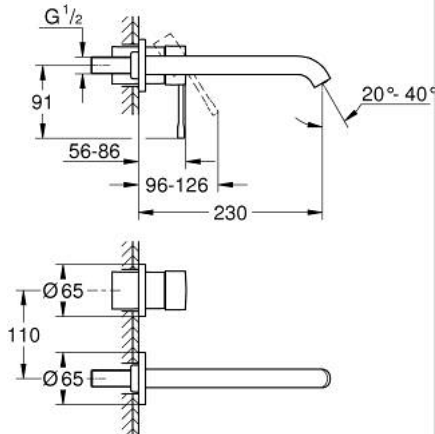

29 193 GL1 ESSENCE 2-HOLE BASIN MIXER L-SIZE

PRODUCT DESCRIPTION

- Colour: cool sunrise
- wall mounted
- trim set for use with rough-in set 23 571 000 / 32 635 000
- without concealed body
- metal rosette
- GROHE LongLife finish
- GROHE EcoJoy - less water, perfect flow
- maximum flow rate (at 3 bar): 5 l/min
- GROHE AquaGuide adjustable mousseur
- centre distance 110 mm
- projection 230 mm

29 193 GL1 ESSENCE 2-HOLE BASIN MIXER L-SIZE

SPARE PARTS, January 2024 – now

- 1: Lever (Spare part-nr. 46916GL0)
- 2: Outlet (Spare part-nr. 48639GL0)
- 2.1: Mousseur (Spare part-nr. 48480000)
- 2.2: Screw (Spare part-nr. 43094000)
- 3: Extension (Spare part-nr. 46943000)*
- * Optional accessories