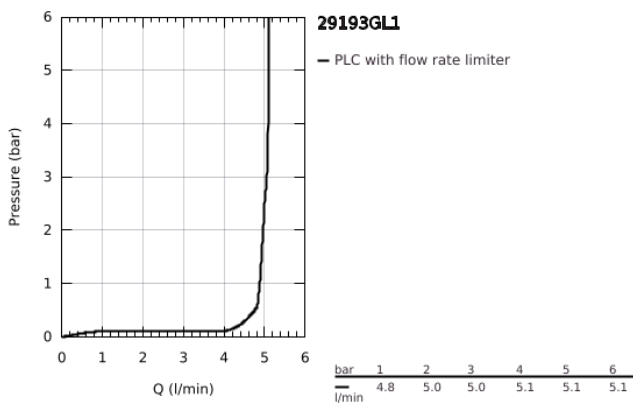

29 193 GL1 ESSENCE 2-HOLE BASIN MIXER L-SIZE

PRODUCT DESCRIPTION

- Colour: cool sunrise
- wall mounted
- trim set for use with rough-in set 23 571 000 / 32 635 000
- without concealed body
- metal rosette
- GROHE LongLife finish
- GROHE EcoJoy - less water, perfect flow
- maximum flow rate (at 3 bar): 5 l/min
- GROHE AquaGuide adjustable mousseur
- centre distance 110 mm
- projection 230 mm

29 193 GL1 ESSENCE 2-HOLE BASIN MIXER L-SIZE

SPARE PARTS, January 2024 – now

- 1: Lever (Spare part-nr. 46916GL0)
- 2: Outlet (Spare part-nr. 48639GL0)
- 2.1: Mousseur (Spare part-nr. 48480000)
- 2.2: Screw (Spare part-nr. 43094000)
- 3: Extension (Spare part-nr. 46943000)*
- * Optional accessories