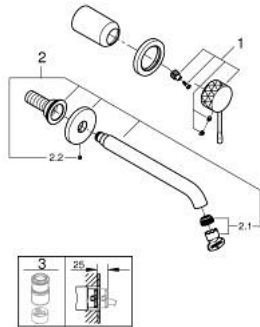

29 193 GF1 ESSENCE 2-HOLE BASIN MIXER L-SIZE

PRODUCT DESCRIPTION

- Colour: brushed crafted cool sunrise
- wall mounted
- trim set for use with rough-in set 23 571 000 / 32 635 000
- without concealed body
- metal rosette
- crafted metal lever
- GROHE LongLife finish
- GROHE EcoJoy - less water, perfect flow
- maximum flow rate (at 3 bar): 5 l/min
- GROHE AquaGuide adjustable mousseur
- centre distance 110 mm
- projection 230 mm

29 193 GF1 ESSENCE 2-HOLE BASIN MIXER L-SIZE

SPARE PARTS, December 2024 – now

- 1: Lever (Spare part-nr. 46916GF0)
- 2: Outlet (Spare part-nr. 48639GN0)
- 2.1: Mousseur (Spare part-nr. 48480000)
- 2.2: Screw (Spare part-nr. 43094000)
- 3: Extension (Spare part-nr. 46943000)*
- * Optional accessories