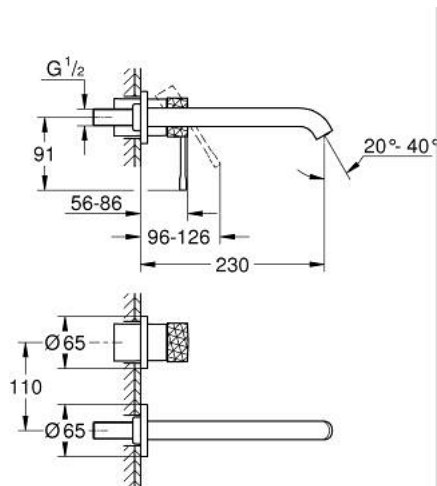

29 193 GF1 ESSENCE 2-HOLE BASIN MIXER L-SIZE

PRODUCT DESCRIPTION

- Colour: brushed crafted cool sunrise
- wall mounted
- trim set for use with rough-in set 23 571 000 / 32 635 000
- without concealed body
- metal rosette
- crafted metal lever
- GROHE LongLife finish
- GROHE EcoJoy - less water, perfect flow
- maximum flow rate (at 3 bar): 5 l/min
- GROHE AquaGuide adjustable mousseur
- centre distance 110 mm
- projection 230 mm

29 193 GF1 ESSENCE 2-HOLE BASIN MIXER L-SIZE

SPARE PARTS, December 2024 – now

- 1: Lever (Spare part-nr. 46916GF0)
- 2: Outlet (Spare part-nr. 48639GN0)
- 2.1: Mousseur (Spare part-nr. 48480000)
- 2.2: Screw (Spare part-nr. 43094000)
- 3: Extension (Spare part-nr. 46943000)*
- * Optional accessories