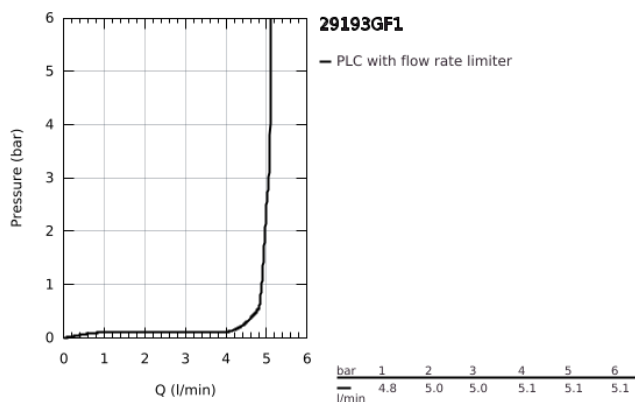

29 193 GF1 ESSENCE 2-HOLE BASIN MIXER L-SIZE

PRODUCT DESCRIPTION

- Colour: brushed crafted cool sunrise
- wall mounted
- trim set for use with rough-in set 23 571 000 / 32 635 000
- without concealed body
- metal rosette
- crafted metal lever
- GROHE LongLife finish
- GROHE EcoJoy - less water, perfect flow
- maximum flow rate (at 3 bar): 5 l/min
- GROHE AquaGuide adjustable mousseur
- centre distance 110 mm
- projection 230 mm

29 193 GF1 ESSENCE 2-HOLE BASIN MIXER L-SIZE

SPARE PARTS, December 2024 – now

- 1: Lever (Spare part-nr. 46916GF0)
- 2: Outlet (Spare part-nr. 48639GN0)
- 2.1: Mousseur (Spare part-nr. 48480000)
- 2.2: Screw (Spare part-nr. 43094000)
- 3: Extension (Spare part-nr. 46943000)*
- * Optional accessories