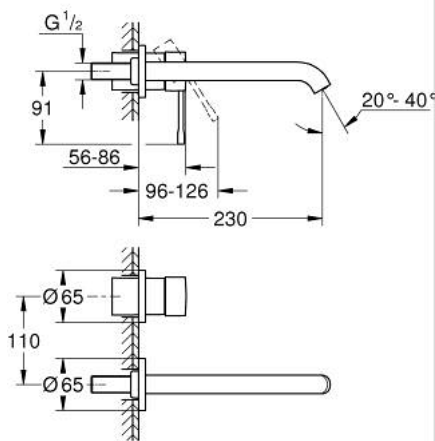

29 193 DL1 ESSENCE 2-HOLE BASIN MIXER L-SIZE

PRODUCT DESCRIPTION

- Colour: brushed warm sunset
- wall mounted
- trim set for use with rough-in set 23 571 000 / 32 635 000
- without concealed body
- metal rosette
- GROHE LongLife finish
- GROHE EcoJoy - less water, perfect flow
- maximum flow rate (at 3 bar): 5 l/min
- GROHE AquaGuide adjustable mousseur
- centre distance 110 mm
- projection 230 mm

29 193 DL1 ESSENCE 2-HOLE BASIN MIXER L-SIZE

SPARE PARTS, January 2024 – now

1: Lever (Spare part-nr. 46916DL0)

2: Outlet (Spare part-nr. 48639DL0)

2.1: Mousseur (Spare part-nr. 48480000)

2.2: Screw (Spare part-nr. 43094000)