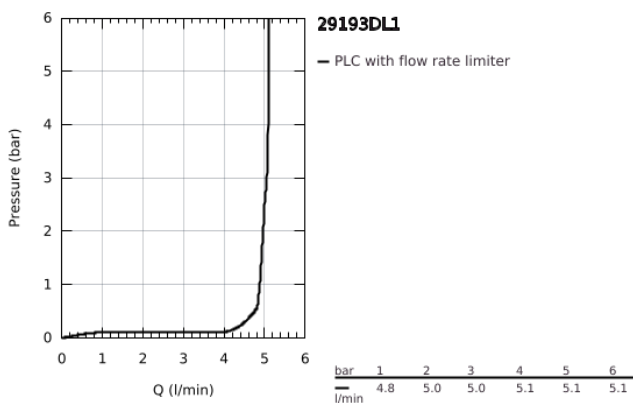

29 193 DL1 ESSENCE 2-HOLE BASIN MIXER L-SIZE

PRODUCT DESCRIPTION

- Colour: brushed warm sunset
- wall mounted
- trim set for use with rough-in set 23 571 000 / 32 635 000
- without concealed body
- metal rosette
- GROHE LongLife finish
- GROHE EcoJoy - less water, perfect flow
- maximum flow rate (at 3 bar): 5 l/min
- GROHE AquaGuide adjustable mousseur
- centre distance 110 mm
- projection 230 mm

29 193 DL1 ESSENCE 2-HOLE BASIN MIXER L-SIZE

SPARE PARTS, January 2024 – now

1: Lever (Spare part-nr. 46916DL0)

2: Outlet (Spare part-nr. 48639DL0)

2.1: Mousseur (Spare part-nr. 48480000)

2.2: Screw (Spare part-nr. 43094000)