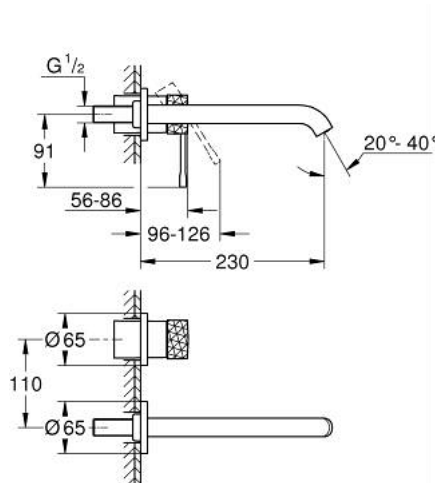

29 193 DE1 **ESSENCE 2-HOLE BASIN MIXER**
L-SIZE

PRODUCT DESCRIPTION

- Colour: brushed crafted warm sunset
- wall mounted
- trim set for use with rough-in set 23 571 000 / 32 635 000
- without concealed body
- metal rosette
- crafted metal lever
- GROHE LongLife finish
- GROHE EcoJoy - less water, perfect flow
- maximum flow rate (at 3 bar): 5 l/min
- GROHE AquaGuide adjustable mousseur
- centre distance 110 mm
- projection 230 mm

29 193 DE1 ESSENCE 2-HOLE BASIN MIXER L-SIZE

SPARE PARTS, December 2024 – now

- 1: Lever (Spare part-nr. 46916DE0)
- 2: Outlet (Spare part-nr. 48639DL0)
- 2.1: Mousseur (Spare part-nr. 48480000)
- 2.2: Screw (Spare part-nr. 43094000)
- 3: Extension (Spare part-nr. 46943000)*
- * Optional accessories