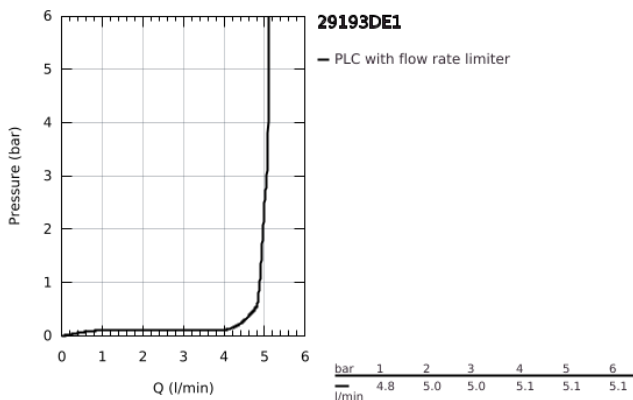

29 193 DE1 **ESSENCE 2-HOLE BASIN MIXER**
L-SIZE

PRODUCT DESCRIPTION

- Colour: brushed crafted warm sunset
- wall mounted
- trim set for use with rough-in set 23 571 000 / 32 635 000
- without concealed body
- metal rosette
- crafted metal lever
- GROHE LongLife finish
- GROHE EcoJoy - less water, perfect flow
- maximum flow rate (at 3 bar): 5 l/min
- GROHE AquaGuide adjustable mousseur
- centre distance 110 mm
- projection 230 mm

29 193 DE1 ESSENCE 2-HOLE BASIN MIXER L-SIZE

SPARE PARTS, December 2024 – now

- 1: Lever (Spare part-nr. 46916DE0)
- 2: Outlet (Spare part-nr. 48639DL0)
- 2.1: Mousseur (Spare part-nr. 48480000)
- 2.2: Screw (Spare part-nr. 43094000)
- 3: Extension (Spare part-nr. 46943000)*
- * Optional accessories