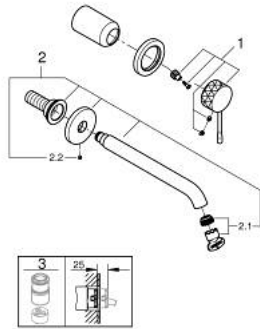

29 193 DE1 **ESSENCE 2-HOLE BASIN MIXER**
L-SIZE

PRODUCT DESCRIPTION

- Colour: brushed crafted warm sunset
- wall mounted
- trim set for use with rough-in set 23 571 000 / 32 635 000
- without concealed body
- metal rosette
- crafted metal lever
- GROHE LongLife finish
- GROHE EcoJoy - less water, perfect flow
- maximum flow rate (at 3 bar): 5 l/min
- GROHE AquaGuide adjustable mousseur
- centre distance 110 mm
- projection 230 mm

29 193 DE1 ESSENCE 2-HOLE BASIN MIXER L-SIZE

SPARE PARTS, December 2024 – now

- 1: Lever (Spare part-nr. 46916DE0)
- 2: Outlet (Spare part-nr. 48639DL0)
- 2.1: Mousseur (Spare part-nr. 48480000)
- 2.2: Screw (Spare part-nr. 43094000)
- 3: Extension (Spare part-nr. 46943000)*
- * Optional accessories