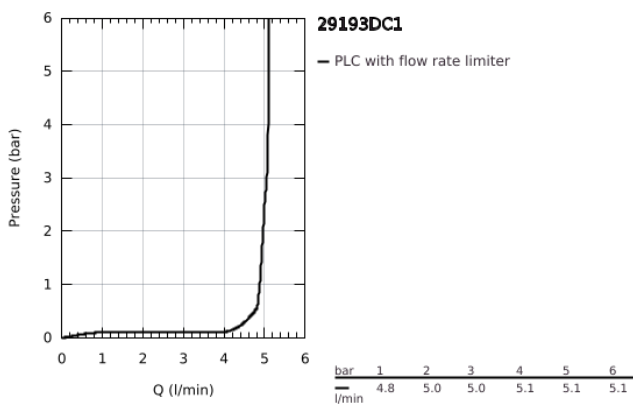

29 193 DC1 ESSENCE 2-HOLE BASIN MIXER L-SIZE

PRODUCT DESCRIPTION

- Colour: supersteel
- wall mounted
- trim set for use with rough-in set 23 571 000 / 32 635 000
- without concealed body
- metal rosette
- GROHE LongLife finish
- GROHE EcoJoy - less water, perfect flow
- maximum flow rate (at 3 bar): 5 l/min
- GROHE AquaGuide adjustable mousseur
- centre distance 110 mm
- projection 230 mm

29 193 DC1 ESSENCE 2-HOLE BASIN MIXER L-SIZE

SPARE PARTS, January 2024 – now

1: Lever (Spare part-nr. 46916DC0)

2: Outlet (Spare part-nr. 48639DC0)

2.1: Mousseur (Spare part-nr. 48480000)

2.2: Screw (Spare part-nr. 43094000)