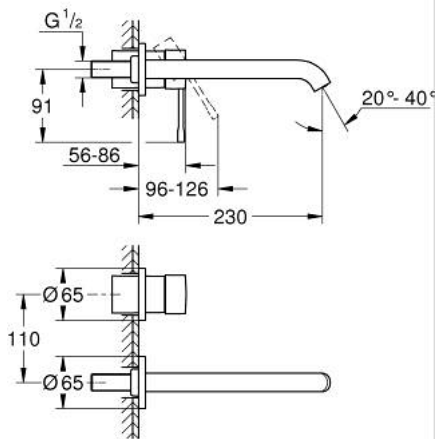

29 193 DC1 ESSENCE 2-HOLE BASIN MIXER L-SIZE

PRODUCT DESCRIPTION

- Colour: supersteel
- wall mounted
- trim set for use with rough-in set 23 571 000 / 32 635 000
- without concealed body
- metal rosette
- GROHE LongLife finish
- GROHE EcoJoy - less water, perfect flow
- maximum flow rate (at 3 bar): 5 l/min
- GROHE AquaGuide adjustable mousseur
- centre distance 110 mm
- projection 230 mm

29 193 DC1 ESSENCE 2-HOLE BASIN MIXER L-SIZE

SPARE PARTS, January 2024 – now

1: Lever (Spare part-nr. 46916DC0)

2: Outlet (Spare part-nr. 48639DC0)

2.1: Mousseur (Spare part-nr. 48480000)

2.2: Screw (Spare part-nr. 43094000)