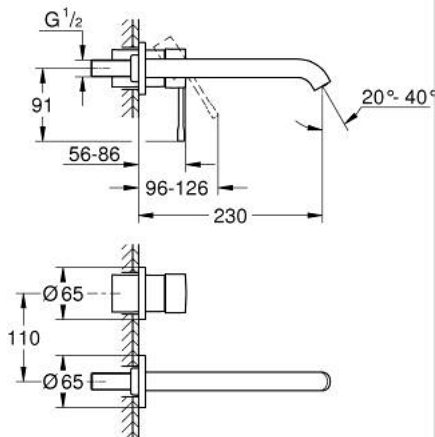

## 29 193 DA1 ESSENCE 2-HOLE BASIN MIXER L-SIZE

### PRODUCT DESCRIPTION

- Colour: warm sunset
- wall mounted
- trim set for use with rough-in set 23 571 000 / 32 635 000
- without concealed body
- metal rosette
- GROHE LongLife finish
- GROHE EcoJoy - less water, perfect flow
- maximum flow rate (at 3 bar): 5 l/min
- GROHE AquaGuide adjustable mousseur
- centre distance 110 mm
- projection 230 mm

### SPARE PARTS, January 2024 – now

1: Lever (Spare part-nr. 46916DA0)

2: Outlet (Spare part-nr. 48639DA0)

2.1: Mousseur (Spare part-nr. 48480000)

2.2: Screw (Spare part-nr. 43094000)

3: Extension (Spare part-nr. 46943000)\*