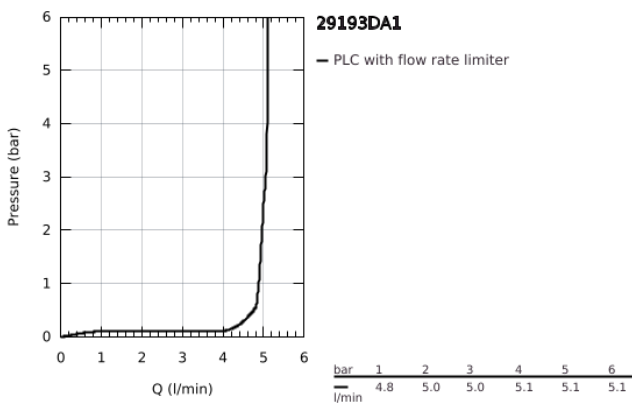

## 29 193 DA1 ESSENCE 2-HOLE BASIN MIXER L-SIZE

### PRODUCT DESCRIPTION

- Colour: warm sunset
- wall mounted
- trim set for use with rough-in set 23 571 000 / 32 635 000
- without concealed body
- metal rosette
- GROHE LongLife finish
- GROHE EcoJoy - less water, perfect flow
- maximum flow rate (at 3 bar): 5 l/min
- GROHE AquaGuide adjustable mousseur
- centre distance 110 mm
- projection 230 mm