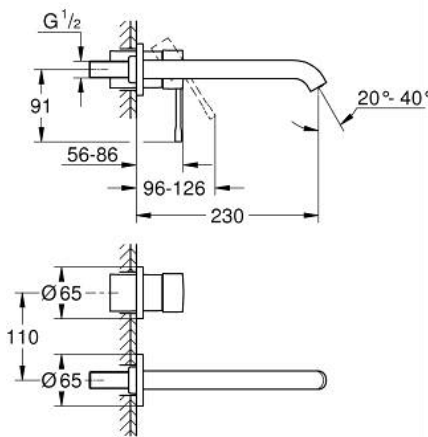

## 29 193 AL1 ESSENCE 2-HOLE BASIN MIXER L-SIZE

### PRODUCT DESCRIPTION

- Colour: brushed hard graphite
- wall mounted
- trim set for use with rough-in set 23 571 000 / 32 635 000
- without concealed body
- metal rosette
- GROHE LongLife finish
- GROHE EcoJoy - less water, perfect flow
- maximum flow rate (at 3 bar): 5 l/min
- GROHE AquaGuide adjustable mousseur
- centre distance 110 mm
- projection 230 mm

### SPARE PARTS, January 2024 – now

1: Lever (Spare part-nr. 46916AL0)

2: Outlet (Spare part-nr. 48639AL0)

2.1: Mousseur (Spare part-nr. 48480000)

2.2: Screw (Spare part-nr. 43094000)

3: Extension (Spare part-nr. 46943000)\*