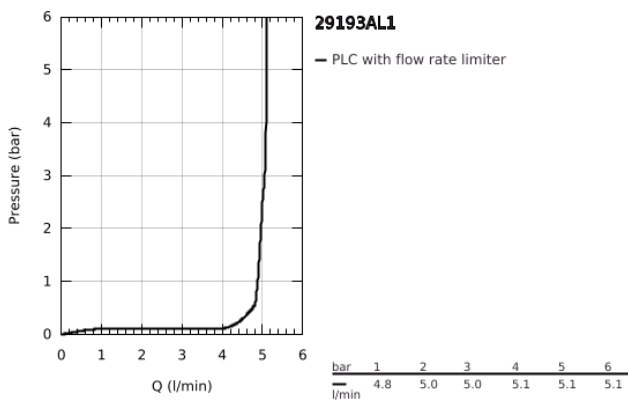

## 29 193 AL1 ESSENCE 2-HOLE BASIN MIXER L-SIZE

### PRODUCT DESCRIPTION

- Colour: brushed hard graphite
- wall mounted
- trim set for use with rough-in set 23 571 000 / 32 635 000
- without concealed body
- metal rosette
- GROHE LongLife finish
- GROHE EcoJoy - less water, perfect flow
- maximum flow rate (at 3 bar): 5 l/min
- GROHE AquaGuide adjustable mousseur
- centre distance 110 mm
- projection 230 mm