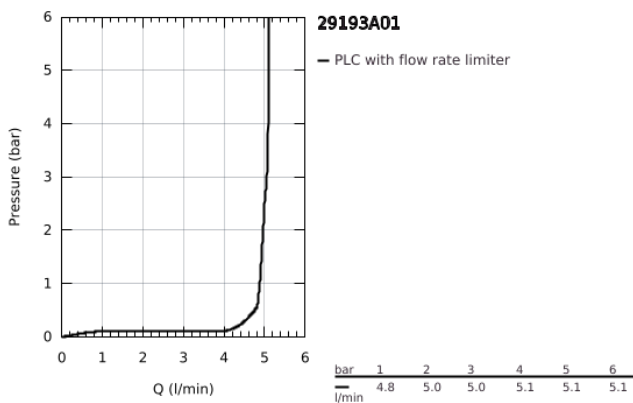

29 193 A01 ESSENCE 2-HOLE BASIN MIXER L-SIZE

PRODUCT DESCRIPTION

- Colour: hard graphite
- wall mounted
- trim set for use with rough-in set 23 571 000 / 32 635 000
- without concealed body
- metal rosette
- GROHE LongLife finish
- GROHE EcoJoy - less water, perfect flow
- maximum flow rate (at 3 bar): 5 l/min
- GROHE AquaGuide adjustable mousseur
- centre distance 110 mm
- projection 230 mm

29 193 A01 ESSENCE 2-HOLE BASIN MIXER L-SIZE

SPARE PARTS, January 2024 – now

1: Lever (Spare part-nr. 46916A00)

2: Outlet (Spare part-nr. 48639A00)

2.1: Mousseur (Spare part-nr. 48480000)

2.2: Screw (Spare part-nr. 43094000)