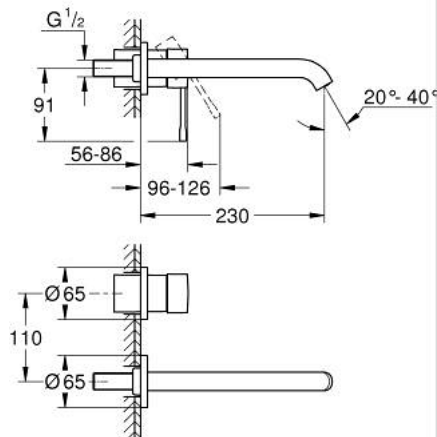

29 193 A01 ESSENCE 2-HOLE BASIN MIXER L-SIZE

PRODUCT DESCRIPTION

- Colour: hard graphite
- wall mounted
- trim set for use with rough-in set 23 571 000 / 32 635 000
- without concealed body
- metal rosette
- GROHE LongLife finish
- GROHE EcoJoy - less water, perfect flow
- maximum flow rate (at 3 bar): 5 l/min
- GROHE AquaGuide adjustable mousseur
- centre distance 110 mm
- projection 230 mm

29 193 A01 ESSENCE 2-HOLE BASIN MIXER L-SIZE

SPARE PARTS, January 2024 – now

1: Lever (Spare part-nr. 46916A00)

2: Outlet (Spare part-nr. 48639A00)

2.1: Mousseur (Spare part-nr. 48480000)

2.2: Screw (Spare part-nr. 43094000)