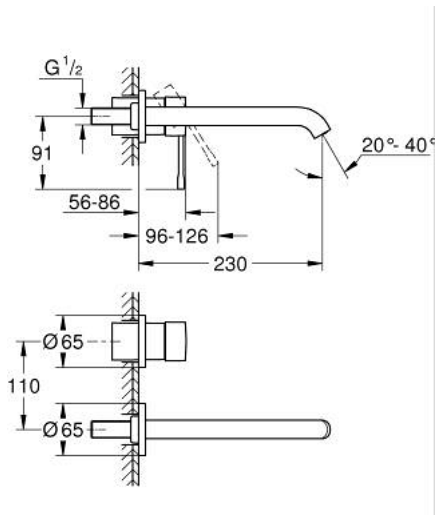

29 193 001 **ESSENCE 2-HOLE BASIN MIXER**
L-SIZE

PRODUCT DESCRIPTION

- Colour: chrome
- wall mounted
- trim set for use with rough-in set 23 571 000 / 32 635 000
- without concealed body
- metal rosette
- GROHE LongLife finish
- GROHE EcoJoy - less water, perfect flow
- maximum flow rate (at 3 bar): 5 l/min
- GROHE AquaGuide adjustable mousseur
- centre distance 110 mm
- projection 230 mm

29 193 001 ESSENCE 2-HOLE BASIN MIXER L-SIZE

SPARE PARTS, January 2024 – now

- 1: Lever (Spare part-nr. 46916000)
- 2: Outlet (Spare part-nr. 48639000)
- 2.1: Mousseur (Spare part-nr. 48480000)
- 2.2: Screw (Spare part-nr. 43094000)
- 3: Extension (Spare part-nr. 46943000)*
- * Optional accessories