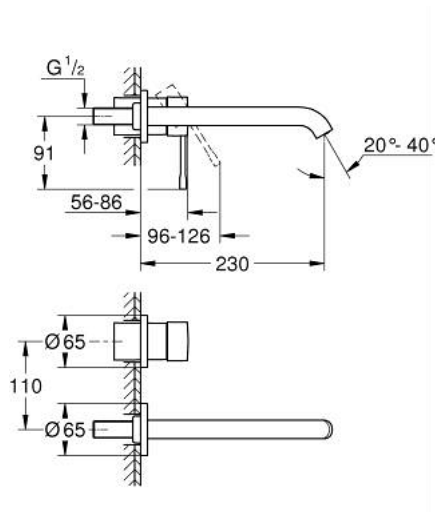

29 193 001 ESSENCE 2-HOLE BASIN MIXER L-SIZE

PRODUCT DESCRIPTION

- Colour: chrome
- wall mounted
- trim set for use with rough-in set 23 571 000 / 32 635 000
- without concealed body
- metal rosette
- GROHE LongLife finish
- GROHE EcoJoy - less water, perfect flow
- maximum flow rate (at 3 bar): 5 l/min
- GROHE AquaGuide adjustable mousseur
- centre distance 110 mm
- projection 230 mm
- replaces Essence two-hole basin mixer 19 967 xx1

29 193 001 **ESSENCE 2-HOLE BASIN MIXER**
L-SIZE

SPARE PARTS, January 2024 – now

1: Lever (Spare part-nr. 46916000)

2: Outlet (Spare part-nr. 48639000)

2.1: Mousseur (Spare part-nr. 48480000)

2.2: Screw (Spare part-nr. 43094000)