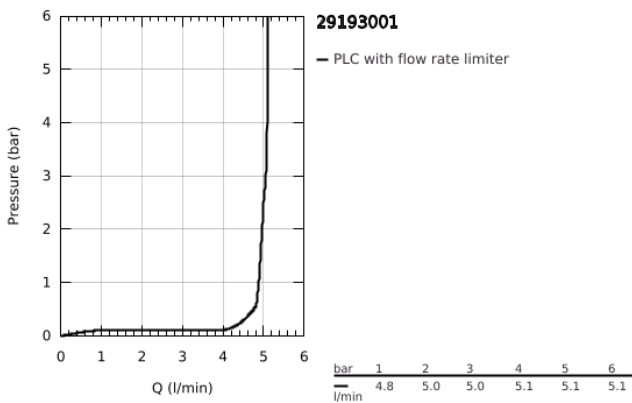

29 193 001 **ESSENCE 2-HOLE BASIN MIXER**
L-SIZE

PRODUCT DESCRIPTION

- Colour: chrome
- wall mounted
- trim set for use with rough-in set 23 571 000 / 32 635 000
- without concealed body
- metal rosette
- GROHE LongLife finish
- GROHE EcoJoy - less water, perfect flow
- maximum flow rate (at 3 bar): 5 l/min
- GROHE AquaGuide adjustable mousseur
- centre distance 110 mm
- projection 230 mm

29 193 001 ESSENCE 2-HOLE BASIN MIXER L-SIZE

SPARE PARTS, January 2024 – now

- 1: Lever (Spare part-nr. 46916000)
- 2: Outlet (Spare part-nr. 48639000)
- 2.1: Mousseur (Spare part-nr. 48480000)
- 2.2: Screw (Spare part-nr. 43094000)
- 3: Extension (Spare part-nr. 46943000)*
- * Optional accessories