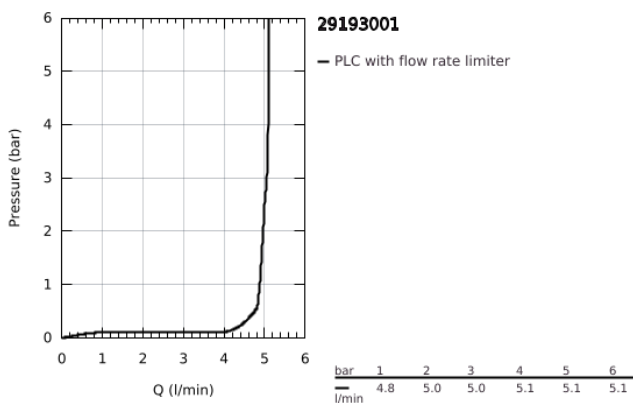

29 193 001 ESSENCE 2-HOLE BASIN MIXER L-SIZE

PRODUCT DESCRIPTION

- Colour: chrome
- wall mounted
- trim set for use with rough-in set 23 571 000 / 32 635 000
- without concealed body
- metal rosette
- GROHE LongLife finish
- GROHE EcoJoy - less water, perfect flow
- maximum flow rate (at 3 bar): 5 l/min
- GROHE AquaGuide adjustable mousseur
- centre distance 110 mm
- projection 230 mm
- replaces Essence two-hole basin mixer 19 967 xx1

29 193 001 **ESSENCE 2-HOLE BASIN MIXER**
L-SIZE

SPARE PARTS, January 2024 – now

1: Lever (Spare part-nr. 46916000)

2: Outlet (Spare part-nr. 48639000)

2.1: Mousseur (Spare part-nr. 48480000)

2.2: Screw (Spare part-nr. 43094000)