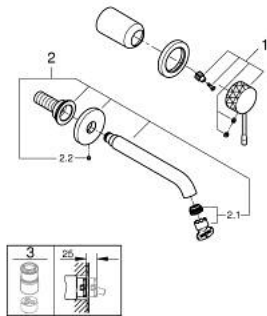

29 192 PF1 ESSENCE 2-HOLE BASIN MIXER M-SIZE

PRODUCT DESCRIPTION

- Colour: crafted chrome
- wall mounted
- trim set for use with rough-in set 23 571 000 / 32 635 000
- without concealed body
- metal rosette
- crafted metal lever
- GROHE LongLife finish
- GROHE EcoJoy - less water, perfect flow
- maximum flow rate (at 3 bar): 5 l/min
- GROHE AquaGuide adjustable mousseur
- centre distance 110 mm
- projection 183 mm
- Showroom+ exclusive

29 192 PF1 ESSENCE 2-HOLE BASIN MIXER M-SIZE

SPARE PARTS, March 2024 – now

- 1: Lever (Spare part-nr. 46916PF0)
- 2: Outlet (Spare part-nr. 48638000)
- 2.1: Mousseur (Spare part-nr. 48480000)
- 2.2: Screw (Spare part-nr. 43094000)
- 3: Extension (Spare part-nr. 46943000)*
- * Optional accessories