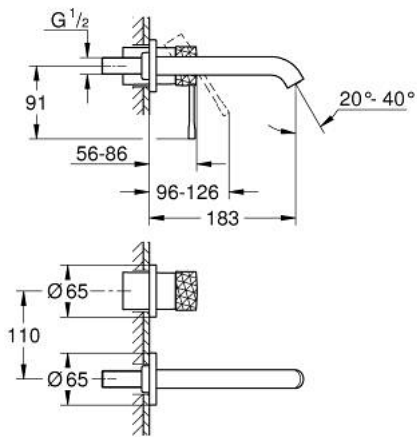

29 192 PF1 ESSENCE 2-HOLE BASIN MIXER M-SIZE

PRODUCT DESCRIPTION

- Colour: crafted chrome
- wall mounted
- trim set for use with rough-in set 23 571 000 / 32 635 000
- without concealed body
- metal rosette
- crafted metal lever
- GROHE LongLife finish
- GROHE EcoJoy - less water, perfect flow
- maximum flow rate (at 3 bar): 5 l/min
- GROHE AquaGuide adjustable mousseur
- centre distance 110 mm
- projection 183 mm
- Showroom+ exclusive

29 192 PF1 ESSENCE 2-HOLE BASIN MIXER M-SIZE

SPARE PARTS, March 2024 – now

- 1: Lever (Spare part-nr. 46916PF0)
- 2: Outlet (Spare part-nr. 48638000)
- 2.1: Mousseur (Spare part-nr. 48480000)
- 2.2: Screw (Spare part-nr. 43094000)
- 3: Extension (Spare part-nr. 46943000)*
- * Optional accessories