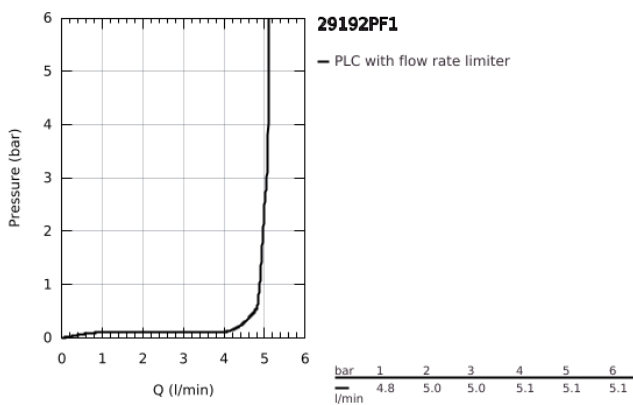

29 192 PF1 ESSENCE 2-HOLE BASIN MIXER M-SIZE

PRODUCT DESCRIPTION

- Colour: crafted chrome
- wall mounted
- trim set for use with rough-in set 23 571 000 / 32 635 000
- without concealed body
- metal rosette
- crafted metal lever
- GROHE LongLife finish
- GROHE EcoJoy - less water, perfect flow
- maximum flow rate (at 3 bar): 5 l/min
- GROHE AquaGuide adjustable mousseur
- centre distance 110 mm
- projection 183 mm
- Showroom+ exclusive

29 192 PF1 ESSENCE 2-HOLE BASIN MIXER M-SIZE

SPARE PARTS, March 2024 – now

- 1: Lever (Spare part-nr. 46916PF0)
- 2: Outlet (Spare part-nr. 48638000)
- 2.1: Mousseur (Spare part-nr. 48480000)
- 2.2: Screw (Spare part-nr. 43094000)
- 3: Extension (Spare part-nr. 46943000)*
- * Optional accessories