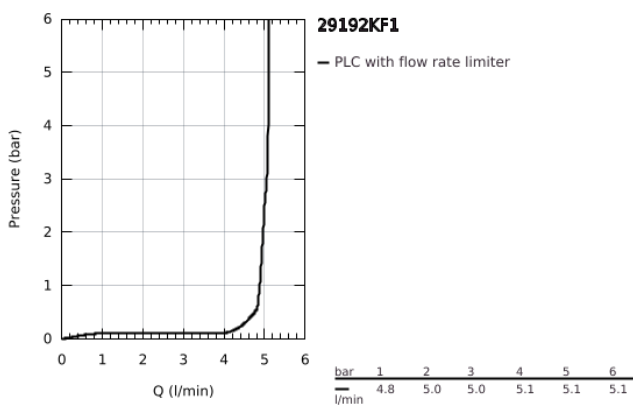

29 192 KF1 ESSENCE 2-HOLE BASIN MIXER M-SIZE

PRODUCT DESCRIPTION

- Colour: phantom black
- wall mounted
- trim set for use with rough-in set 23 571 000 / 32 635 000
- without concealed body
- metal rosette
- AquaCalibrator
- maximum flow rate (at 3 bar): 5 l/min
- GROHE AquaGuide adjustable mousseur
- centre distance 110 mm
- projection 183 mm

29 192 KF1 ESSENCE 2-HOLE BASIN MIXER M-SIZE

SPARE PARTS, March 2022 – now

1: Lever (Spare part-nr. 46916KF0)

2: Outlet (Spare part-nr. 48638KF0)

2.1: Mousseur (Spare part-nr. 48480000)

2.2: Screw (Spare part-nr. 43094000)