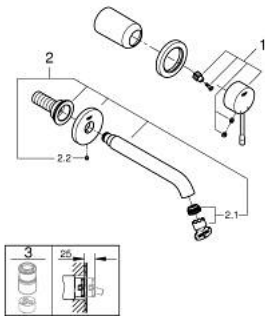

29 192 KF1 ESSENCE 2-HOLE BASIN MIXER M-SIZE

PRODUCT DESCRIPTION

- Colour: phantom black
- wall mounted
- trim set for use with rough-in set 23 571 000 / 32 635 000
- without concealed body
- metal rosette
- AquaCalibrator
- maximum flow rate (at 3 bar): 5 l/min
- GROHE AquaGuide adjustable mousseur
- centre distance 110 mm
- projection 183 mm

29 192 KF1 ESSENCE 2-HOLE BASIN MIXER M-SIZE

SPARE PARTS, March 2022 – now

1: Lever (Spare part-nr. 46916KF0)

2: Outlet (Spare part-nr. 48638KF0)

2.1: Mousseur (Spare part-nr. 48480000)

2.2: Screw (Spare part-nr. 43094000)