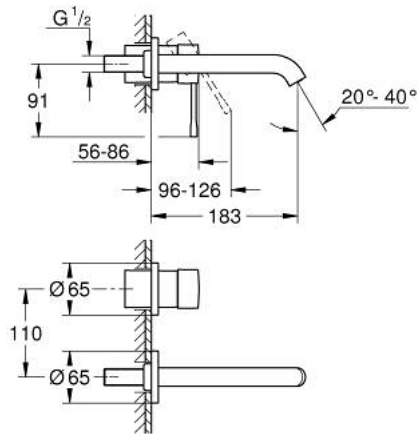

29 192 KF1 ESSENCE 2-HOLE BASIN MIXER M-SIZE

PRODUCT DESCRIPTION

- Colour: phantom black
- wall mounted
- trim set for use with rough-in set 23 571 000 / 32 635 000
- without concealed body
- metal rosette
- AquaCalibrator
- maximum flow rate (at 3 bar): 5 l/min
- GROHE AquaGuide adjustable mousseur
- centre distance 110 mm
- projection 183 mm

29 192 KF1 ESSENCE 2-HOLE BASIN MIXER M-SIZE

SPARE PARTS, March 2022 – now

1: Lever (Spare part-nr. 46916KF0)

2: Outlet (Spare part-nr. 48638KF0)

2.1: Mousseur (Spare part-nr. 48480000)

2.2: Screw (Spare part-nr. 43094000)