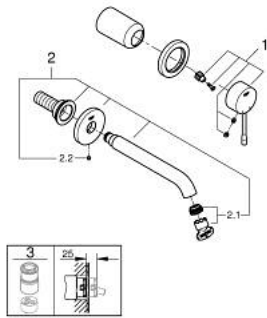

29 192 KF1 ESSENCE 2-HOLE BASIN MIXER M-SIZE

PRODUCT DESCRIPTION

- Colour: phantom black
- wall mounted
- trim set for use with rough-in set 23 571 000 / 32 635 000
- without concealed body
- metal rosette
- GROHE EcoJoy - less water, perfect flow
- maximum flow rate (at 3 bar): 5 l/min
- GROHE AquaGuide adjustable mousseur
- centre distance 110 mm
- projection 183 mm

29 192 KF1 ESSENCE 2-HOLE BASIN MIXER M-SIZE

SPARE PARTS, March 2022 – now

1: Lever (Spare part-nr. 46916KF0)

2: Outlet (Spare part-nr. 48638KF0)

2.1: Mousseur (Spare part-nr. 48480000)

2.2: Screw (Spare part-nr. 43094000)