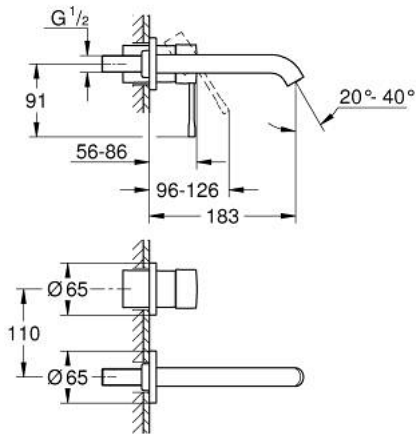

29 192 KF1 ESSENCE 2-HOLE BASIN MIXER M-SIZE

PRODUCT DESCRIPTION

- Colour: phantom black
- wall mounted
- trim set for use with rough-in set 23 571 000 / 32 635 000
- without concealed body
- metal rosette
- GROHE EcoJoy - less water, perfect flow
- maximum flow rate (at 3 bar): 5 l/min
- GROHE AquaGuide adjustable mousseur
- centre distance 110 mm
- projection 183 mm

29 192 KF1 ESSENCE 2-HOLE BASIN MIXER M-SIZE

SPARE PARTS, March 2022 – now

1: Lever (Spare part-nr. 46916KF0)

2: Outlet (Spare part-nr. 48638KF0)

2.1: Mousseur (Spare part-nr. 48480000)

2.2: Screw (Spare part-nr. 43094000)