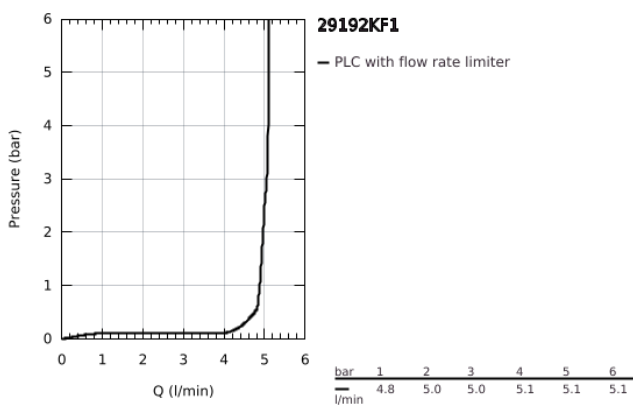

29 192 KF1 ESSENCE 2-HOLE BASIN MIXER M-SIZE

PRODUCT DESCRIPTION

- Colour: phantom black
- wall mounted
- trim set for use with rough-in set 23 571 000 / 32 635 000
- without concealed body
- metal rosette
- GROHE EcoJoy - less water, perfect flow
- maximum flow rate (at 3 bar): 5 l/min
- GROHE AquaGuide adjustable mousseur
- centre distance 110 mm
- projection 183 mm

29 192 KF1 ESSENCE 2-HOLE BASIN MIXER M-SIZE

SPARE PARTS, March 2022 – now

1: Lever (Spare part-nr. 46916KF0)

2: Outlet (Spare part-nr. 48638KF0)

2.1: Mousseur (Spare part-nr. 48480000)

2.2: Screw (Spare part-nr. 43094000)