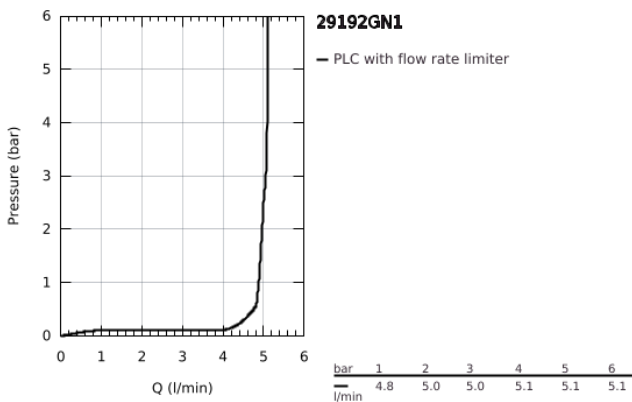

29 192 GN1 ESSENCE 2-HOLE BASIN MIXER M-SIZE

PRODUCT DESCRIPTION

- Colour: brushed cool sunrise
- wall mounted
- trim set for use with rough-in set 23 571 000 / 32 635 000
- without concealed body
- metal rosette
- GROHE LongLife finish
- GROHE EcoJoy - less water, perfect flow
- maximum flow rate (at 3 bar): 5 l/min
- GROHE AquaGuide adjustable mousseur
- centre distance 110 mm
- projection 183 mm

29 192 GN1 ESSENCE 2-HOLE BASIN MIXER M-SIZE

SPARE PARTS, April 2022 – now

- 1: Lever (Spare part-nr. 46916GN0)
- 2: Outlet (Spare part-nr. 48638GN0)
- 2.1: Mousseur (Spare part-nr. 48480000)
- 2.2: Screw (Spare part-nr. 43094000)
- 3: Extension (Spare part-nr. 46943000)*
- * Optional accessories