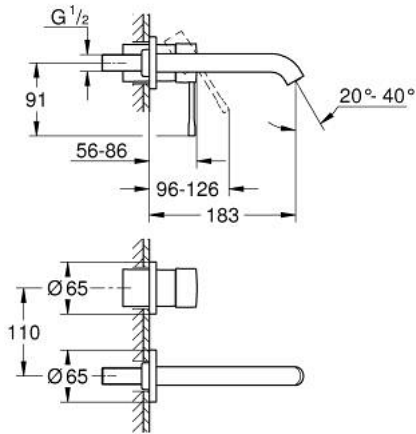

29 192 GN1 ESSENCE 2-HOLE BASIN MIXER M-SIZE

PRODUCT DESCRIPTION

- Colour: brushed cool sunrise
- wall mounted
- trim set for use with rough-in set 23 571 000 / 32 635 000
- without concealed body
- metal rosette
- GROHE LongLife finish
- GROHE EcoJoy - less water, perfect flow
- maximum flow rate (at 3 bar): 5 l/min
- GROHE AquaGuide adjustable mousseur
- centre distance 110 mm
- projection 183 mm

29 192 GN1 ESSENCE 2-HOLE BASIN MIXER M-SIZE

SPARE PARTS, April 2022 – now

- 1: Lever (Spare part-nr. 46916GN0)
- 2: Outlet (Spare part-nr. 48638GN0)
- 2.1: Mousseur (Spare part-nr. 48480000)
- 2.2: Screw (Spare part-nr. 43094000)
- 3: Extension (Spare part-nr. 46943000)*
- * Optional accessories