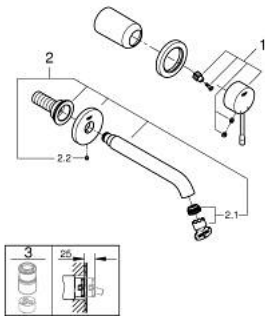

29 192 GN1 ESSENCE 2-HOLE BASIN MIXER M-SIZE

PRODUCT DESCRIPTION

- Colour: brushed cool sunrise
- wall mounted
- trim set for use with rough-in set 23 571 000 / 32 635 000
- without concealed body
- metal rosette
- GROHE LongLife finish
- GROHE EcoJoy - less water, perfect flow
- maximum flow rate (at 3 bar): 5 l/min
- GROHE AquaGuide adjustable mousseur
- centre distance 110 mm
- projection 183 mm

29 192 GN1 ESSENCE 2-HOLE BASIN MIXER M-SIZE

SPARE PARTS, April 2022 – now

- 1: Lever (Spare part-nr. 46916GN0)
- 2: Outlet (Spare part-nr. 48638GN0)
- 2.1: Mousseur (Spare part-nr. 48480000)
- 2.2: Screw (Spare part-nr. 43094000)
- 3: Extension (Spare part-nr. 46943000)*
- * Optional accessories